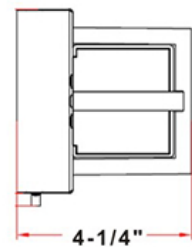

WARRANTY
2-YEAR *

Model:#	Description	wattage	lumens
V24SQB-NS/CCT	24" 25 Watt LED Square Vanity Light Nickel Satin Finish, Adjustable CCT	25	1750

JA8-2019

*2 Years Limited Warranty

UPC: 80680215625-5