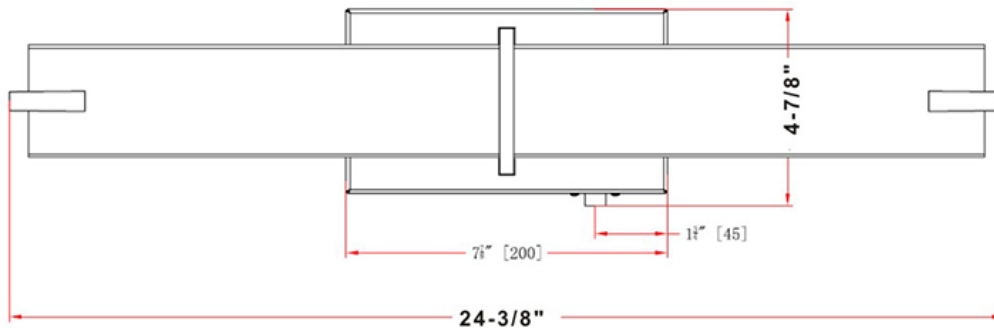

LED TECHNOLOGY

50,000 Hours Life, 25 Watt, 120VAC 60Hz

Applications:

Bathrooms,
Clarity Wide Spectrum Fixture.
This Fixture Uses the Latest Advanced LED Chips
Indoor and Damp Locations

Features:

- Adjustable CCT 3000K, 4000K and 5000K
- Instant On LED
- Non-Corrosive Powder Coated Steel Body
- Polycarbonate Lens
- 90 CRI for True color under light
- Smooth Dimming Down to 10% Or Lower
- Flicker Free
- Dimmable(Traic Dimmer)

Specification:

Input Line Voltage:	120VAC
Input Power	25W
Input Line Frequency	60Hz
Lamp Life (Rated)	50,000hrs
Minimum Starting Temp	-20°C/-4°F
Maximum Operating Temp	40°C/104°F
Adjustable CCT	3000K/4000K/5000K
CRI	90
Lumens	1750
Dimmable	Standard Triac Dimmer

WARRANTY
2-YEAR *

Model:#	Description	wattage	lumens
V24SQB-NS/CCT	24" 25 Watt LED Square Vanity Light Nickel Satin Finish, Adjustable CCT	25	1750

JA8-2019

*2 Years Limited Warranty

UPC: 80680215625-5