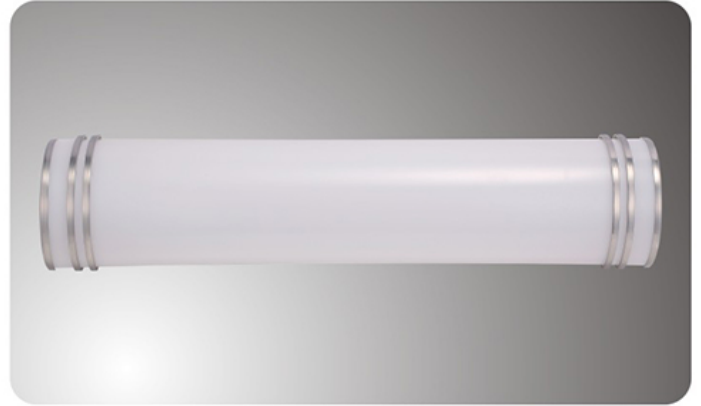

## LED TECHNOLOGY

50,000 Hours Life, 25 Watt, 120VAC 60Hz

### Applications:

Hallways, Bathrooms,  
Clarity Wide Spectrum Fixture.  
This Fixture Uses the Latest Advanced LED Chips  
Indoor and Damp Locations

### Features:

- Adjustable CCT 3000K,3500K and 4000K
- Instant On LED
- Non-Corrosive Powder Coated Steel Body
- Polycarbonate Lens
- 90 CRI for True color under light
- Smooth Dimming Down to 10% Or Lower  
Flicker Free

### WARRANTY

2-YEAR \*

| Model:#       | Description   | wattage | lumens |
|---------------|---|---------|--------|
| V24SAT/NS-LED | 24" 25 Watt LED Vanity Light<br>Nickel Satin Finish,3000K,3500K,4000K | 25      | 1800   |