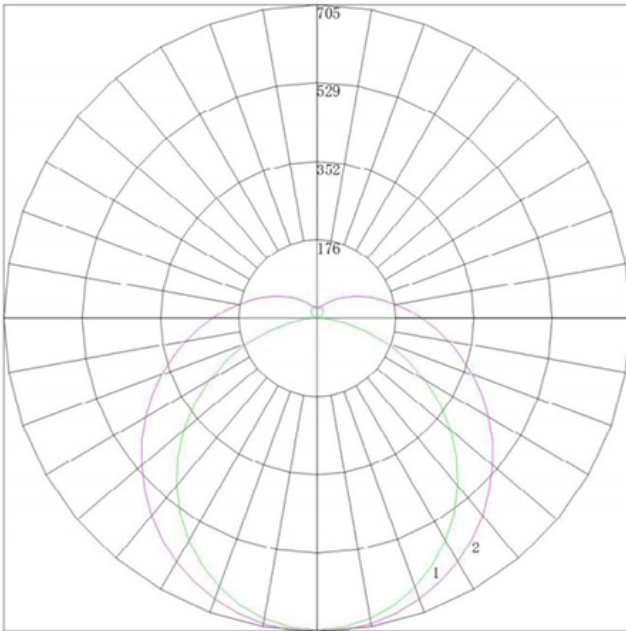

Maximum Candela = 704.708 Located At Horizontal Angle = 90, Vertical Angle = 5  
# 1 - Vertical Plane Through Horizontal Angles (0 - 180)  
# 2 - Vertical Plane Through Horizontal Angles (90 - 270)