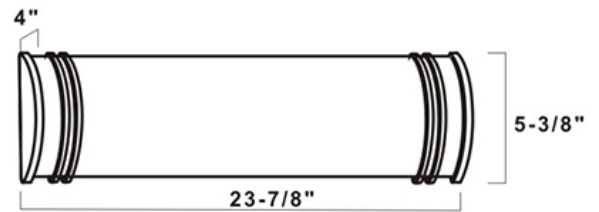

Maximum Candela = 704.708 Located At Horizontal Angle = 90, Vertical Angle = 5  
# 1 - Vertical Plane Through Horizontal Angles (0 - 180)  
# 2 - Vertical Plane Through Horizontal Angles (90 - 270)