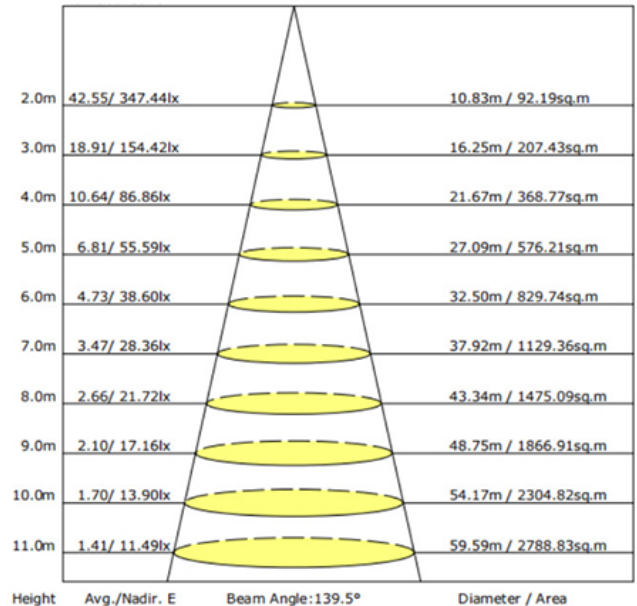

Accessories:

Battery Backup

Add (BK) at end of model when ordering

Luminous Intensity Distribution Curve

Specification:

Input Line Voltage:	120-277VAC
Input Power:	40/30/20W
Input Line Frequency:	50/60Hz
Lamp Life (Rated):	50,000hrs
Minimum Starting Temp:	-21°C/-6°F
Maximum Operating Temp:	54°C/130°F
CCT Settable:	3000K/3500K//4000K/5000K
CRI:	≥80
CBCP:	1396
Lumens:	5200/3900/2600
Dimmable:	10% 0-10V

DRIVER: Constant-current LED power supply.
LEDS: Branded LED Chips.

Note: The curves indicate the illuminated area and the average illumination when the luminaire is at different distance.

Weight: 4.18 lb