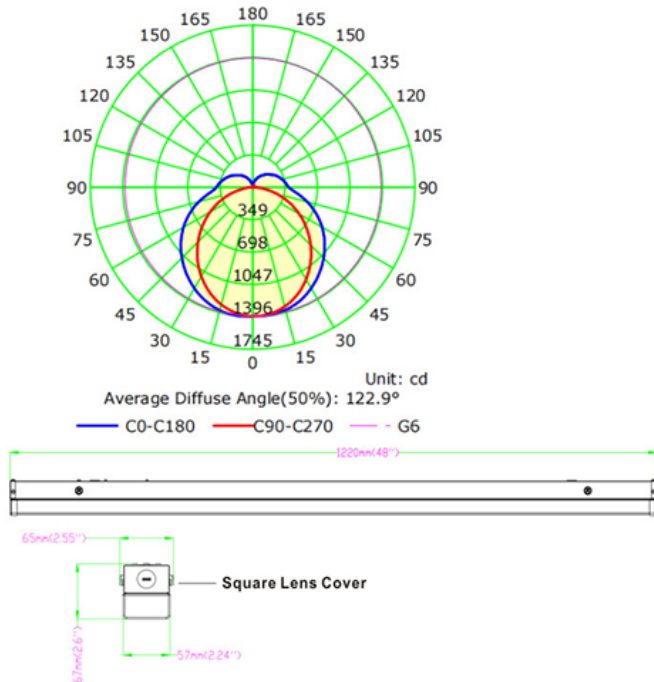

LED TECHNOLOGY

50,000 Hours Life, 40/30/20Watt, 120-277V 50/60Hz

Applications:

Garages, Carports, Walk Ways, Warehouse, Retail Stores, Restrooms, Commercial Buildings

Features:

- Operates on 120 to 277 volts, Adjustable Watt 40/30/20W
- Multi CCT switchable 3000K, 3500K, 4000K, 5000K
- 0-10V dimmable
- Post painted body
- Rectangular easy fit polycarbonate lens
- 50,000 hours life
- Mounting hardware & j-box cover included
- Accessories below sold separately

Accessories:

Battery Backup

Add (BK) at end of model when ordering

Luminous Intensity Distribution Curve

Specification:

Input Line Voltage:	120-277VAC
Input Power:	40/30/20W
Input Line Frequency:	50/60Hz
Lamp Life (Rated):	50,000hrs
Minimum Starting Temp:	-21°C/-6°F
Maximum Operating Temp:	54°C/130°F
CCT Settable:	3000K/3500K//4000K/5000K
CRI:	≥80
CBCP:	1396
Lumens:	5200/3900/2600
Dimmable:	10% 0-10V

DRIVER: Constant-current LED power supply.
LEDS: Branded LED Chips.

Note: The curves indicate the illuminated area and the average illumination when the luminaire is at different distance.

Weight: 4.18 lb

WARRANTY

5-YEAR *

Model:#	Description	Adjustable wattage	lumens
ST4840XS-LED/CCT	4 Ft Covered Strip Light Fixture, with Lens, Adjustable Watts & CCT Color	40/30/20W	5200 3900 2600

*5 Years Limited Warranty