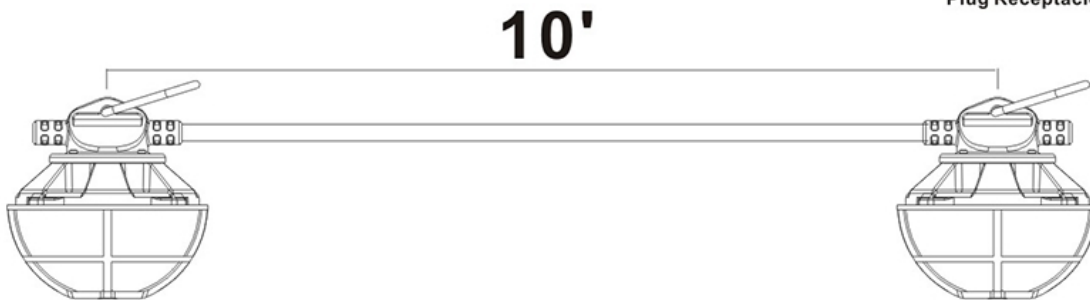

**LED**  
TECHNOLOGY

50,000 Hours Life, 50Watt LED, 120VAC

**Applications:**

Jobsite, Barns, Work Sites

**Features:**

- Indoor & Outdoor
- ETL Wet Location Approved
- Weatherproof
- Includes 5x10 watt LED lamp 50 watts total
- 50 ft and 5 lamps, 10 ft apart
- Link up to 8 strings together
- Flexible Heavy-Duty cord
- Instant on, Instant Bright, Lamps Lasts up to 50,000 Hours
- No UV or Infrared Radiation
- Day Light, 5000 Kelvin
- 1200 lumens per lamp 6000 total lumen equivalent to 400W incandescent

Three Prong Plug Receptacle

**WARRANTY**  
**3-YEAR \***

Model:#	Description	wattage	lumens
SL-5H50/850	10 Watt x5 LED Lamp, Day Light	10Wx5	1200x5

\*3 Year Limited Warranty

UPC: 80680215547-0