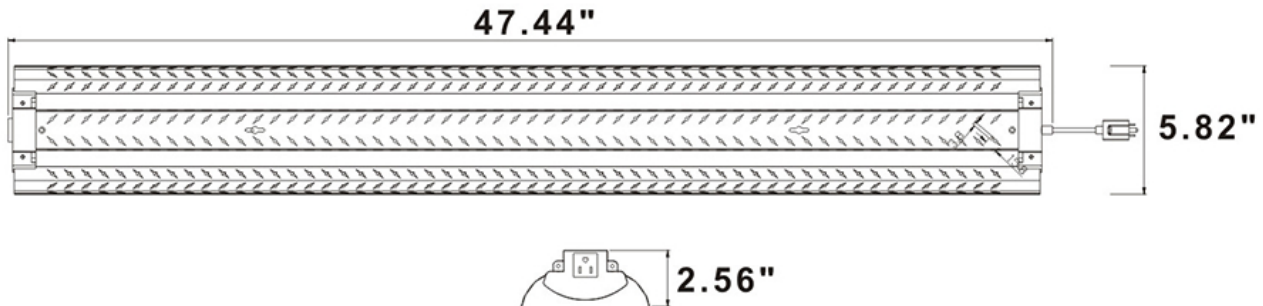

LED
TECHNOLOGY

25,000 Hours Life, 50Watt, 120V 60Hz

Applications:

Garages, Work Areas, Work Benches,
Under Shelves

**Includes
Pull Chain
Switch**

**Includes
Convenience
Outlet**

Specification:

Input Line Voltage:	120VAC
Input Power	50W
Input Line Frequency	50/60Hz
Lamp Life (Rated)	25,000hrs
Minimum Starting Temp	-21°C/-6°F
Maximum Operating Temp	40°C/104°F
CCT	4000K
CRI	≥80
Beam Angle	120°
Lumens	5500

Features:

- Diamond Texture Metal Plate Body
- Instant On To Full Brightness
- No Lamps To Purchase Or Replace
- Mercury Free Lamp Compared To Fluorescent
- Hanging Hardware Included
- Includes On/Off Pull Chain Switch
- 5 Foot 3-Prong Power Cord
- Can be surface mounted on ceiling or hung
- Convenience Outlet for Easy Linking (Up to 6 Fixture)

WARRANTY
2-YEAR *

Model:#	Description	wattage	lumens
SH4850DP-LED	4 Ft Shop Light Fixture, Cool White, with Outlet & Switch	50	5500

*2 Years Limited Warranty

UPC: 80680215628-6