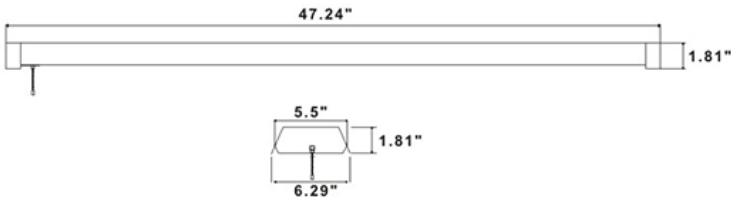

Height	Eavg, Emax	Angle: 107.30deg	Diameter
1m	594.5, 1770lx		271.77cm
2m	148.6, 442.4lx		543.54cm
3m	66.06, 196.6lx		815.31cm
5m	23.78, 70.78lx		1358.85cm
6m	16.51, 49.15lx		1630.62cm
8m	9.289, 27.65lx		2174.16cm
9m	7.340, 21.85lx		2445.93cm
10m	5.945, 17.70lx		2717.71cm
12m	4.128, 12.29lx		3261.25cm
15m	2.642, 7.865lx		4076.56cm

Note: The curves indicate the illuminated area and the average illumination when the luminaire is at different distance.

Weight: 3.28lb

WARRANTY

2-YEAR *

Model:#	Description	wattage	lumens
SH4848HO-LED	4 Ft Shop Light Fixture, Day Light, with Outlet & Switch	48	5500