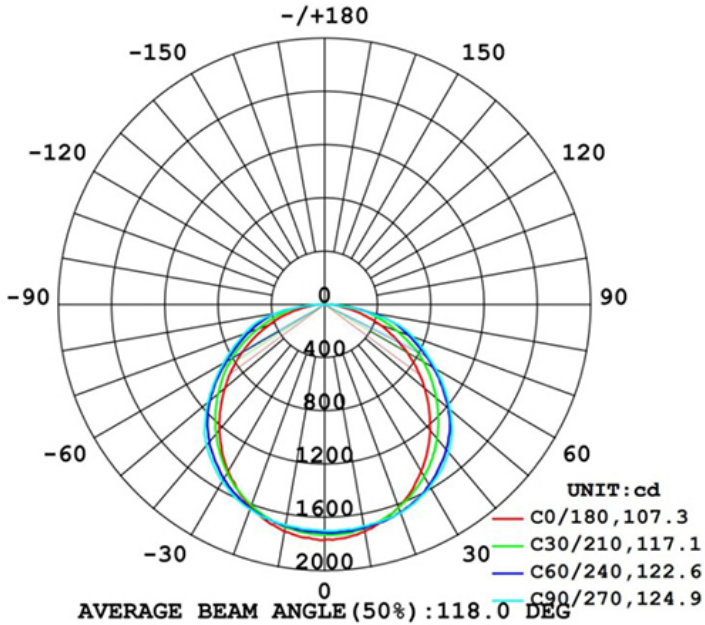

Specification:

Input Line Voltage:	120VAC
Input Power:	48W
Input Line Frequency:	50/60Hz
Lamp Life (Rated):	25,000hrs
Minimum Starting Temp:	-21°C/-6°F
Maximum Operating Temp:	40°C/104°F
CCT:	5000K
CRI:	≥80
CBCP:	1770
Beam Angle:	120°
Lumens:	5500

Height	Eavg, Emax	Angle: 107.30deg	Diameter
1m	594.5, 1770lx		271.77cm
2m	148.6, 442.4lx		543.54cm
3m	66.06, 196.6lx		815.31cm
5m	23.78, 70.78lx		1358.85cm
6m	16.51, 49.15lx		1630.62cm
8m	9.289, 27.65lx		2174.16cm
9m	7.340, 21.85lx		2445.93cm
10m	5.945, 17.70lx		2717.71cm
12m	4.128, 12.29lx		3261.25cm
15m	2.642, 7.865lx		4076.56cm