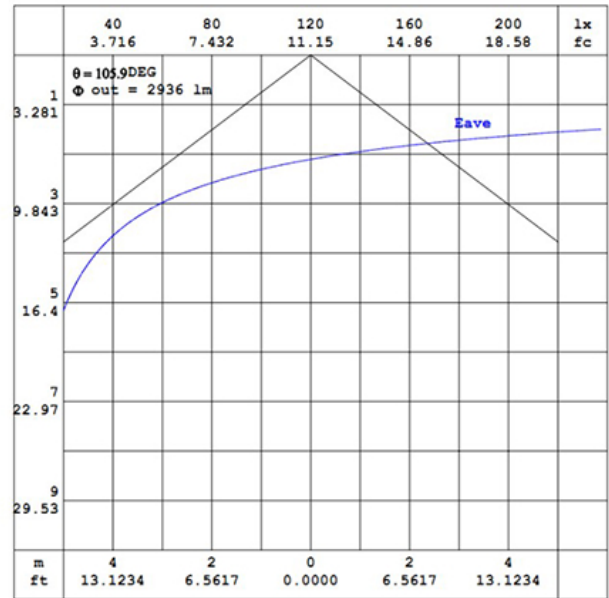

**Specification:**

Input Line Voltage:	120VAC
Input Power:	42W
Input Line Frequency:	50/60Hz
Lamp Life (Rated):	50,000hrs
Minimum Starting Temp:	-21°C/-6°F
Maximum Operating Temp:	40°C/104°F
CCT:	4000K
CRI:	≥80
CBCP:	1447
Beam Angle:	120°
Lumens:	4200

Note: The curves indicate the illuminated area and the average illumination when the luminaire is at different distance.

Weight: 2.6 lb

**WARRANTY**  
**2-YEAR \***

Model:#	Description	wattage	lumens
SH4840POP-LED-840	4 Ft Shop Light Fixture, Cool White, with Outlet & Switch	42	4200