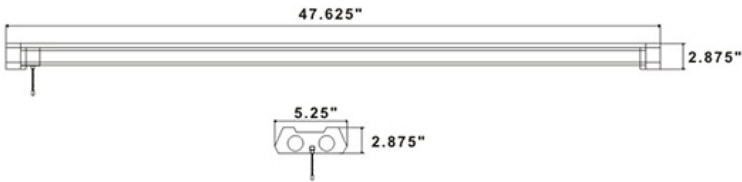

Note: The curves indicate the illuminated area and the average illumination when the luminaire is at different distance.

Weight: 2.6 lb

**WARRANTY**  
**2-YEAR \***

Model:#	Description	wattage	lumens
SH4840POP-LED-840	4 Ft Shop Light Fixture, Cool White, with Outlet & Switch	42	4200