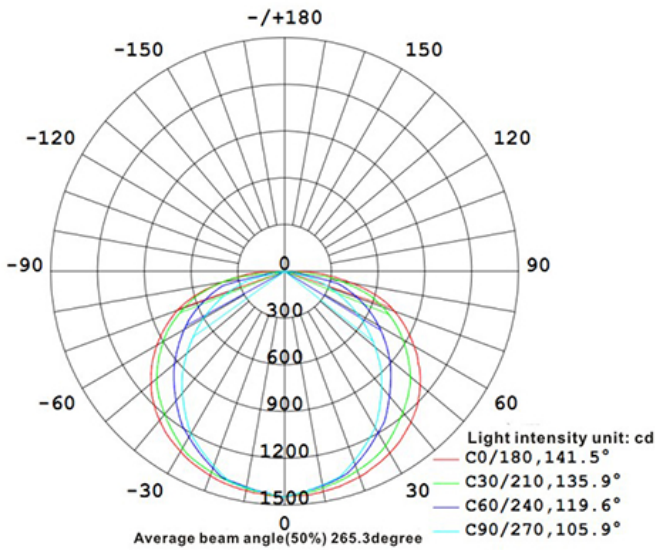

**Specification:**

Input Line Voltage:	120VAC
Input Power:	42W
Input Line Frequency:	50/60Hz
Lamp Life (Rated):	50,000hrs
Minimum Starting Temp:	-21°C/-6°F
Maximum Operating Temp:	40°C/104°F
CCT:	4000K
CRI:	≥80
CBCP:	1447
Beam Angle:	120°
Lumens:	4200

Note: The curves indicate the illuminated area and the average illumination when the luminaire is at different distance.

Weight: 2.6 lb

**WARRANTY**  
**2-YEAR \***

Model:#	Description	wattage	lumens
SH4840POP-LED-840	4 Ft Shop Light Fixture, Cool White, with Outlet & Switch	42	4200