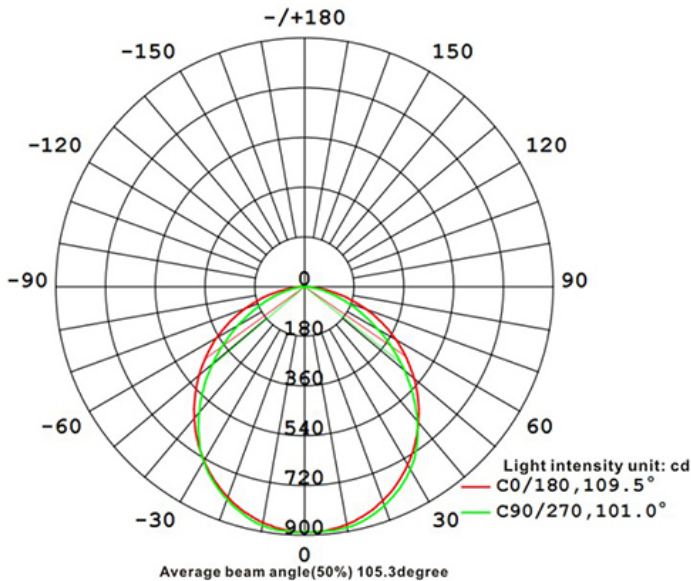

Specification:

Input Line Voltage:	120VAC
Input Power	30W
Input Line Frequency	50/60Hz
Lamp Life (Rated)	20,000hrs
Minimum Starting Temp	-21°C/-6°F
Maximum Operating Temp	54°C/130°F
CCT	4000K
CRI	≥80
CBCP	889
Beam Angle	120°
Lumens	3000

Height	E Avg/E Max	Beam Angle 99.86° Deg	Diameter
1m	348.3, 901.61x		237.78cm
2m	87.08, 225.41x		475.56cm
3m	38.70, 100.21x		713.34cm
5m	13.93, 36.061x		1188.89cm
6m	9.676, 25.041x		1426.67cm
7m	7.109, 18.401x		1664.45cm
9m	4.300, 11.131x		2140.01cm
10m	3.483, 9.0161x		2377.79cm
15m	1.548, 4.0071x		3566.68cm
20m	0.8708, 2.2541x		4755.58cm

Note: The curves indicate the illuminated area and the average illumination when the luminaire is at different distance.

WARRANTY

2-YEAR *

Model:#	Description	wattage	lumens
SH3630P-LED	3 Ft Shop Light Fixture, Cool White, with Pull Chain Switch	30	3000