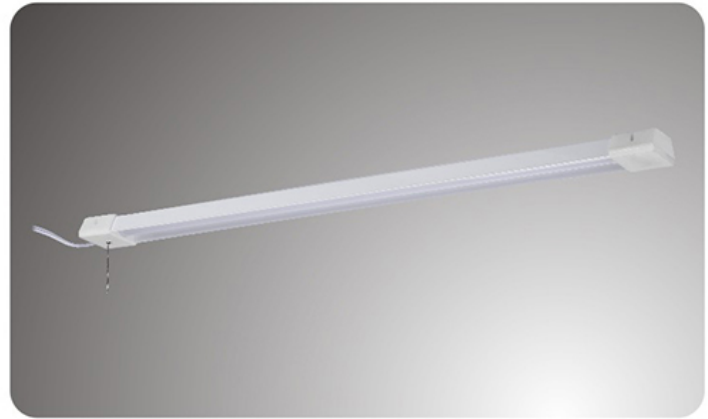

LED
TECHNOLOGY

20,000 Hours Life, 30Watt, 120V 60Hz

Applications:

Garages, Work Areas, Work Benches, Sewing Table

Includes Pull Chain Switch

Features:

- Instant On To Full Brightness
- No Lamps To Purchase Or Replace
- No Humming
- Hanging Hardware Included
- Includes On/Off Pull Chain Switch and 5 Foot Power Cord
- Can be surface mounted on ceiling or wall

Specification:

Input Line Voltage:	120VAC
Input Power	30W
Input Line Frequency	50/60Hz
Lamp Life (Rated)	20,000hrs
Minimum Starting Temp	-21°C/-6°F
Maximum Operating Temp	54°C/130°F
CCT	4000K
CRI	≥80
CBCP	889
Beam Angle	120°
Lumens	3000

Note: The curves indicate the illuminated area and the average illumination when the luminaire is at different distance.

WARRANTY

2-YEAR *

Model:#	Description	wattage	lumens
SH3630P-LED	3 Ft Shop Light Fixture, Cool White, with Pull Chain Switch	30	3000