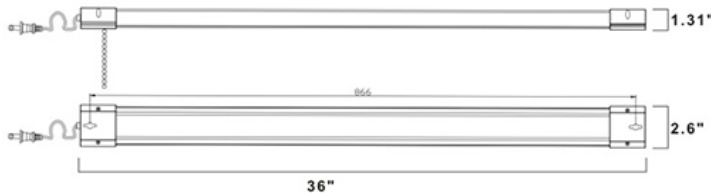

LED
TECHNOLOGY

20,000 Hours Life, 30Watt, 120V 60Hz

Applications:

Garages, Work Areas, Work Benches, Sewing Table

Includes Pull Chain Switch

Features:

- Instant On To Full Brightness
- No Lamps To Purchase Or Replace
- No Humming
- Hanging Hardware Included
- Includes On/Off Pull Chain Switch and 5 Foot Power Cord
- Can be surface mounted on ceiling or wall

Specification:

Input Line Voltage:	120VAC
Input Power	30W
Input Line Frequency	50/60Hz
Lamp Life (Rated)	20,000hrs
Minimum Starting Temp	-21°C/-6°F
Maximum Operating Temp	54°C/130°F
CCT	4000K
CRI	≥80
CBCP	889
Beam Angle	120°
Lumens	3000

Height	E Avg/E Max	Beam Angle 99.86° Deg	Diameter
1m	348.3, 901.61x		237.78cm
2m	87.08, 225.41x		475.56cm
3m	38.70, 100.21x		713.34cm
5m	13.93, 36.061x		1188.89cm
6m	9.676, 25.041x		1426.67cm
7m	7.109, 18.401x		1664.45cm
9m	4.300, 11.131x		2140.01cm
10m	3.483, 9.0161x		2377.79cm
15m	1.548, 4.0071x		3566.68cm
20m	0.8708, 2.2541x		4755.58cm

Note: The curves indicate the illuminated area and the average illumination when the luminaire is at different distance.

WARRANTY

2-YEAR *

Model:#	Description	wattage	lumens
SH3630P-LED	3 Ft Shop Light Fixture, Cool White, with Pull Chain Switch	30	3000