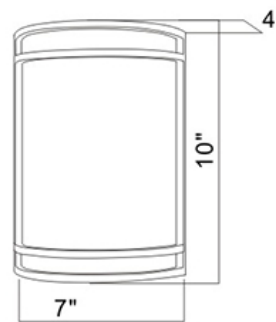

Model#: SWSAT-BK-PLATE

Model:#	Description	wattage	lumens
S15WSAT/NS-LED	15 Watt LED Wall Sconce Nickel Satin Color, 3CCT Color	15W	1100
S15WSAT/NS-LED(BK)*	15 Watt LED Wall Sconce Nickel Satin Color, 3CCT Color with Battery Backup	15W	1100
SWSAT-BK-PLATE	Stainless Steel Back Plate for S15WSAT/NS-LED(BK)	N/A	N/A