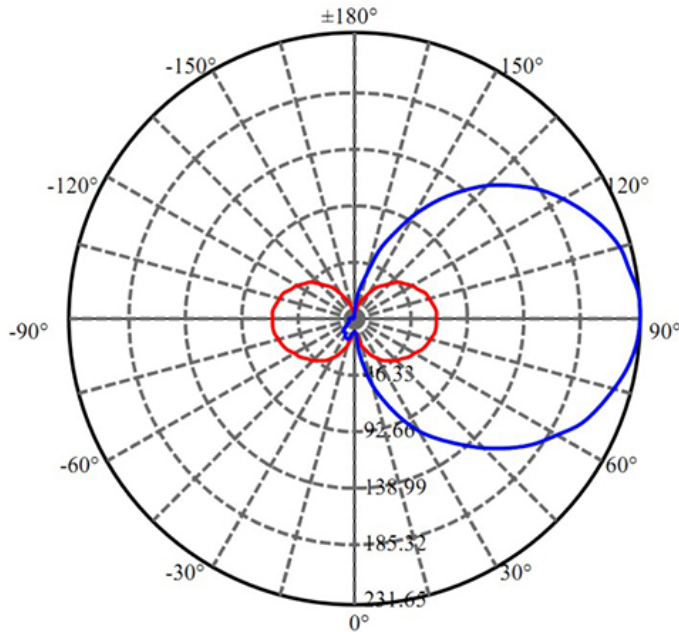

Specification:

Input Line Voltage:	120VAC
Input Power:	15W
Input Line Frequency:	60Hz
Lamp Life (Rated):	50,000hrs
Minimum Starting Temp:	-20°C/-4°F
Maximum Operating Temp:	45°C/113°F
CCT:	3000K,4000K,5000K
CRI:	≥90
Lumens:	1100
CBCP:	231
Power Factor:	>0.9