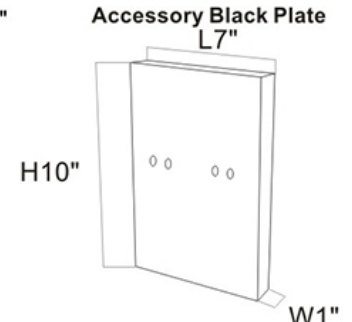

LED
TECHNOLOGY

50,000 Hours Life, 15 Watt, 120VAC 60Hz

Applications:

Entry Way, Patio Light, Porch Light, Wall Light

ADJUSTABLE
LIGHT COLOR

Features:

- Adjustable 3 Color 3000K Warm White, 4000K Cool White, 5000K Day Light
- Integrated 15 Watt LED
- Acrylic lens
- Nickel Satin Finish
- Suitable for Wet Location
- Emergency Battery Backup Available*
- Back Plate Available for Unit with Battery Backup

Model#: SWSAT-BK-PLATE

Model:#	Description	wattage	lumens
S15WSAT/NS-LED	15 Watt LED Wall Sconce Nickel Satin Color, 3CCT Color	15W	1100
S15WSAT/NS-LED(BK)*	15 Watt LED Wall Sconce Nickel Satin Color, 3CCT Color with Battery Backup	15W	1100
SWSAT-BK-PLATE	Stainless Steel Back Plate for S15WSAT/NS-LED(BK)	N/A	N/A