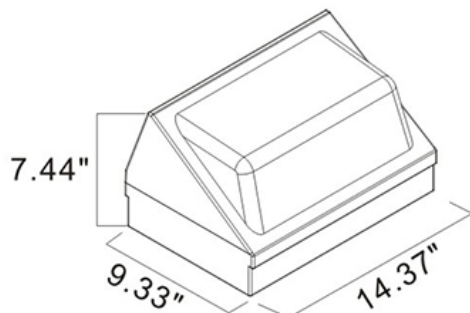

Luminous Intensity Distribution Curve