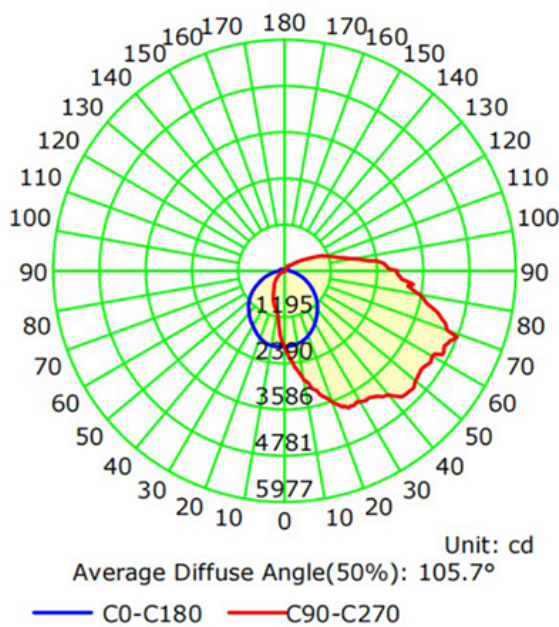

Luminous Intensity Distribution Curve