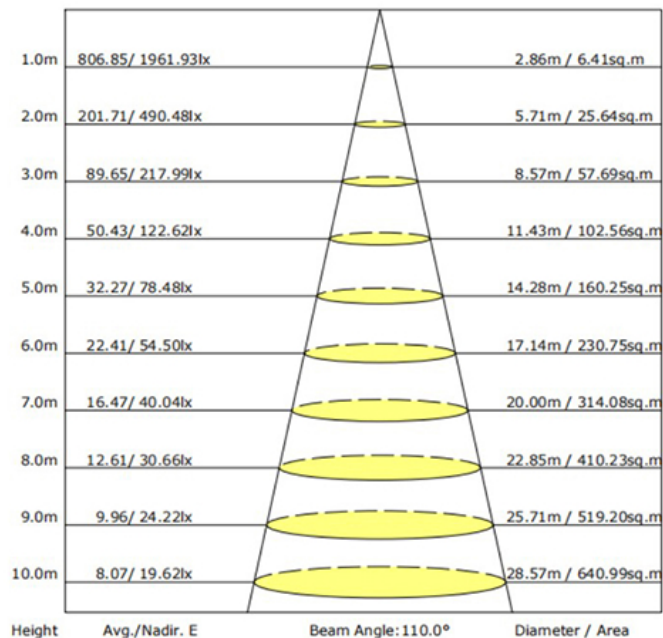

Specification:

Input Line Voltage:	120-277VAC
Input Power	80/60/40W
Input Line Frequency	50/60Hz
Luminaire Life (Rated)	50,000hrs
Minimum Starting Temp	-40°C/-40°F
Maximum Operating Temp	45°C/113°F
Adjustable CCT	3000K/4000K/5000K
CRI	≥80
Lumens	11680/9240/6440
CBCP	4782