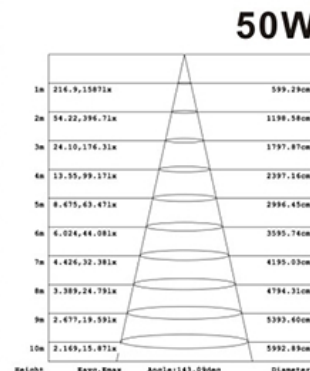

### Features:

- Adjustable CCT 3000K, 4000K, and 5000K
- Adjustable Wattage 35/50/65W
- 57.6\*57.6ft of Light Coverage When Mounted at 16.4 feet
- Dusk to Dawn Photocell (that can be switched off)
- Can be Wall or Post Mounted. Compatible with Mounting Arms
- Rugged Corrosion Resistant Cast Aluminum Housing
- Poly Carbonate Lens Protects LED
- IP65 Outdoor Wet Location

Note: The curves indicate the illuminated area and the average illumination when the luminaire is at different distance.

Model:#	Description	wattage	lumens
LWP60YP-BZ/CCT	35/50/65Watt LED Area Light Bronze Color, Adjustable CCT	35/50/65W	4700/6700/8700