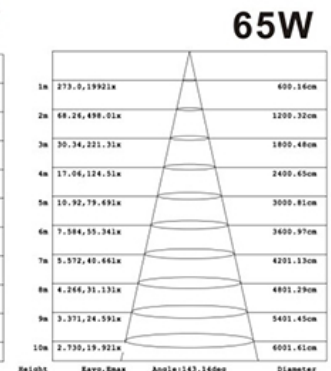

### Features:

- Adjustable CCT 3000K, 4000K, and 5000K
- Adjustable Wattage 35/50/65W
- 57.6\*57.6ft of Light Coverage When Mounted at 16.4 feet
- Dusk to Dawn Photocell (that can be switched off)
- Can be Wall or Post Mounted. Compatible with Mounting Arms
- Rugged Corrosion Resistant Cast Aluminum Housing
- Poly Carbonate Lens Protects LED
- IP65 Outdoor Wet Location

Note: The curves indicate the illuminated area and the average illumination when the luminaire is at different distance.

Model:#	Description	wattage	lumens
LWP60YP-BZ/CCT	35/50/65Watt LED Area Light Bronze Color, Adjustable CCT	35/50/65W	4700/6700/8700