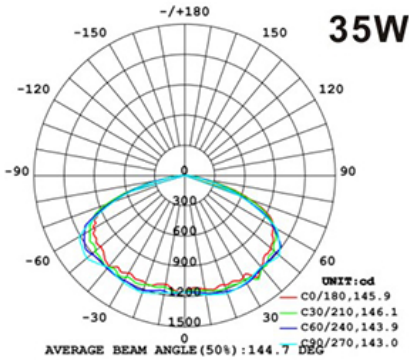

## LED TECHNOLOGY

50,000 Hours Life, 35/50/65 Watt, 120/277VAC 50/60Hz

### Features:

- Adjustable CCT 3000K, 4000K, and 5000K
- Adjustable Wattage 35/50/65W
- 57.6\*57.6ft of Light Coverage When Mounted at 16.4 feet
- Dusk to Dawn Photocell (that can be switched off)
- Can be Wall or Post Mounted. Compatible with Mounting Arms
- Rugged Corrosion Resistant Cast Aluminum Housing
- Poly Carbonate Lens Protects LED
- IP65 Outdoor Wet Location

Note: The curves indicate the illuminated area and the average illumination when the luminaire is at different distance.

Model:#	Description	wattage	lumens
LWP60YP-BZ/CCT	35/50/65Watt LED Area Light Bronze Color, Adjustable CCT	35/50/65W	4700/6700/8700