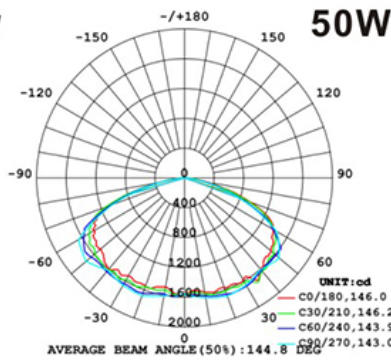

## LED TECHNOLOGY

50,000 Hours Life, 35/50/65 Watt, 120/277VAC 50/60Hz

### Features:

- Adjustable CCT 3000K, 4000K, and 5000K
- Adjustable Wattage 35/50/65W
- 57.6\*57.6ft of Light Coverage When Mounted at 16.4 feet
- Dusk to Dawn Photocell (that can be switched off)
- Can be Wall or Post Mounted. Compatible with Mounting Arms
- Rugged Corrosion Resistant Cast Aluminum Housing
- Poly Carbonate Lens Protects LED
- IP65 Outdoor Wet Location

Note: The curves indicate the illuminated area and the average illumination when the luminaire is at different distance.

Model:#	Description	wattage	lumens
LWP60YP-BZ/CCT	35/50/65Watt LED Area Light Bronze Color, Adjustable CCT	35/50/65W	4700/6700/8700