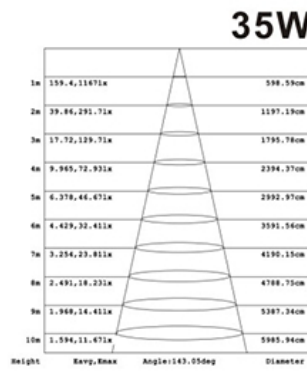

### Features:

- Adjustable CCT 3000K, 4000K, and 5000K
- Adjustable Wattage 35/50/65W
- 57.6\*57.6ft of Light Coverage When Mounted at 16.4 feet
- Dusk to Dawn Photocell (that can be switched off)
- Can be Wall or Post Mounted. Compatible with Mounting Arms
- Rugged Corrosion Resistant Cast Aluminum Housing
- Poly Carbonate Lens Protects LED
- IP65 Outdoor Wet Location

Note: The curves indicate the illuminated area and the average illumination when the luminaire is at different distance.

Model:#	Description	wattage	lumens
LWP60YP-BZ/CCT	35/50/65Watt LED Area Light Bronze Color, Adjustable CCT	35/50/65W	4700/6700/8700