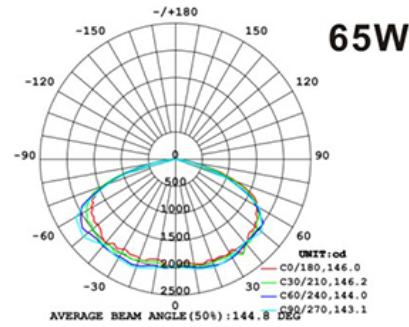

## LED TECHNOLOGY

50,000 Hours Life, 35/50/65 Watt, 120/277VAC 50/60Hz

### Features:

- Adjustable CCT 3000K, 4000K, and 5000K
- Adjustable Wattage 35/50/65W
- 57.6\*57.6ft of Light Coverage When Mounted at 16.4 feet
- Dusk to Dawn Photocell (that can be switched off)
- Can be Wall or Post Mounted. Compatible with Mounting Arms
- Rugged Corrosion Resistant Cast Aluminum Housing
- Poly Carbonate Lens Protects LED
- IP65 Outdoor Wet Location

Note: The curves indicate the illuminated area and the average illumination when the luminaire is at different distance.

Model:#	Description	wattage	lumens
LWP60YP-BZ/CCT	35/50/65Watt LED Area Light Bronze Color, Adjustable CCT	35/50/65W	4700/6700/8700