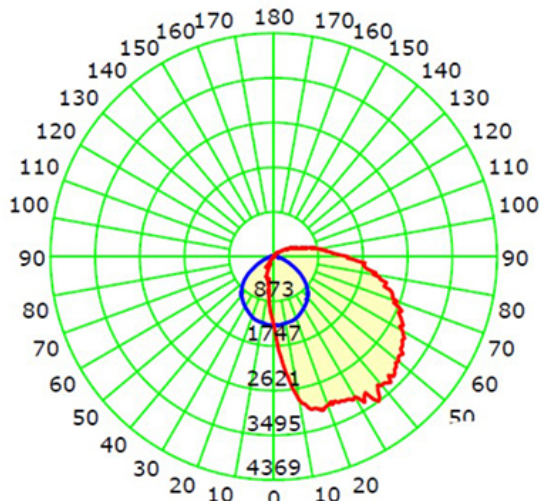

ADJUSTABLE LIGHT COLOR

3000K WARM WHITE
4000K COOL WHITE
5000K DAY LIGHT

ADJUSTABLE WATT

60 WATTS	7,920 LUMENS
50 WATTS	6,600 LUMENS
40 WATTS	5,280 LUMENS

Specification:

Input Line Voltage:	120-277VAC
Power:	60/50/40W
Input Line Frequency:	50/60Hz
Luminaire Life (Rated):	50,000hrs
Minimum Starting Temp:	-40°C/-40°F
Maximum Operating Temp:	45°C/113°F
CCT:	3000K/4000K/5000K
CRI:	≥80
Lumens:	7920/6600/5280
Power Factor 120/277V:	0.99/0.96
CBCP:	1352
Dimmable:	0-10V

Luminous Intensity Distribution Curve

Average Diffuse Angle(50%)

— C0-C180 — C90-C270

9.92"

9.06"

5.04"

Note: The Curves indicate the illuminated area and the average illumination when the luminaire is at different distance.