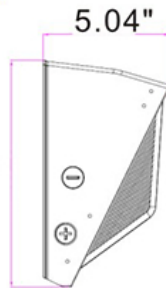

Luminous Intensity Distribution Curve

Average Diffuse Angle(50%)

— C0-C180 — C90-C270

9.92"

9.06"

5.04"

Note: The Curves indicate the illuminated area and the average illumination when the luminaire is at different distance.