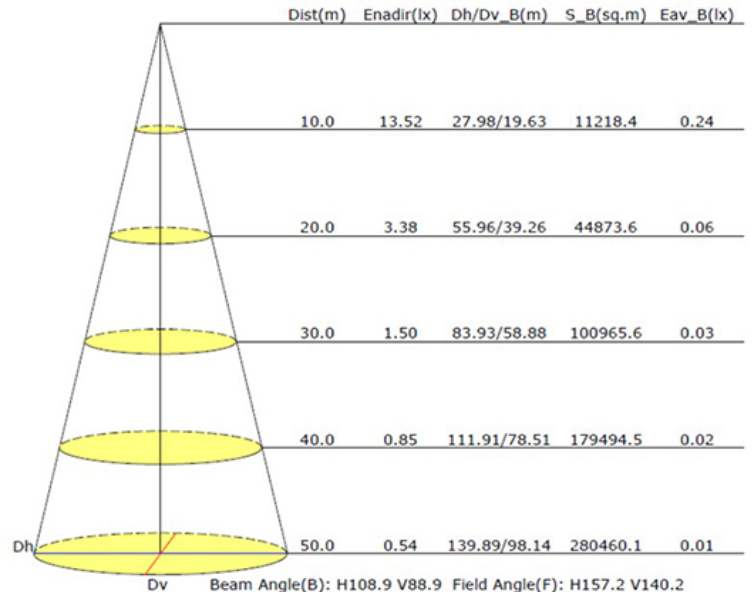

Luminous Intensity Distribution Curve

Average Diffuse Angle(50%)

— C0-C180 — C90-C270

9.92"

9.06"

5.04"

Note: The Curves indicate the illuminated area and the average illumination when the luminaire is at different distance.