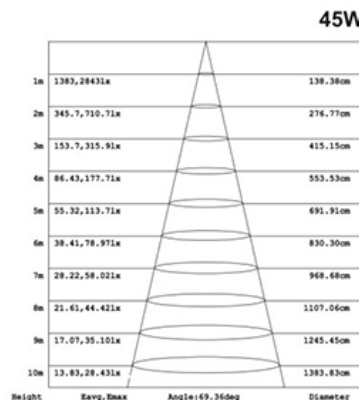

Note: The Curves indicate the illuminated area and the average illumination when the luminaire is at different distance.

Weight Without Any Accessories: 5.07 LB

**WARRANTY**  
\* 5-YEAR

Model:#	Description	wattage	lumens
LWP467FCO/CCT	45,60,75Watt LED Cut Off Wall Light Bronze Body, Adjustable CCT	45,60,75W	6700/8710/10580