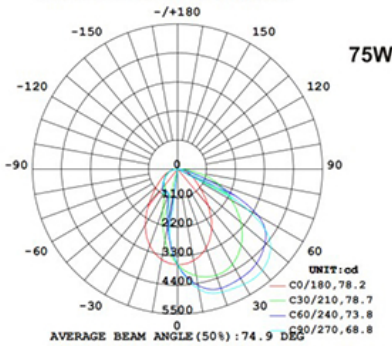

Note: The Curves indicate the illuminated area and the average illumination when the luminaire is at different distance.

Weight Without Any Accessories: 5.07 LB

**WARRANTY**  
\* 5-YEAR

Model:#	Description	wattage	lumens
LWP467FCO/CCT	45,60,75Watt LED Cut Off Wall Light Bronze Body, Adjustable CCT	45,60,75W	6700/8710/10580