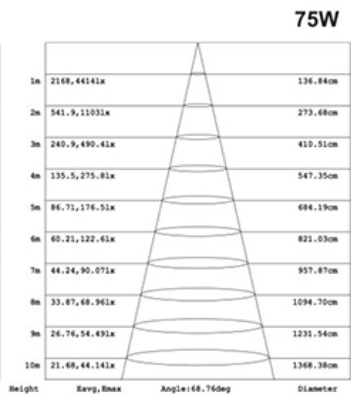

Note: The Curves indicate the illuminated area and the average illumination when the luminaire is at different distance.

Weight Without Any Accessories: 5.07 LB

**WARRANTY**  
\* 5-YEAR

Model:#	Description	wattage	lumens
LWP467FCO/CCT	45,60,75Watt LED Cut Off Wall Light Bronze Body, Adjustable CCT	45,60,75W	6700/8710/10580