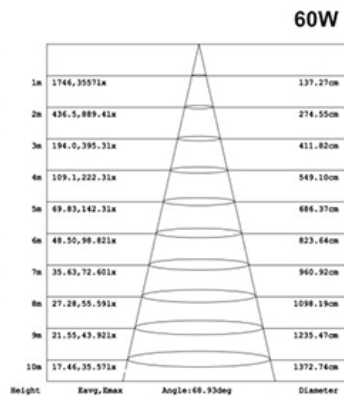

### Specification:

Input Line Voltage:	120-277VAC
Input Power	45,60,75W
Input Line Frequency	60Hz
Lamp Life (Rated)	50,000hrs
Minimum Starting Temp	-20°C/-4°F
Maximum Operating Temp	45°C/113°F
Adjustable CCT	3000K/4000K/5000K
CRI	≥80
Lumens	6770/8710/10580
Dimmable	1-10V
CBCP	3289/4065/5061

Note: The Curves indicate the illuminated area and the average illumination when the luminaire is at different distance.

Weight Without Any Accessories: 5.07 LB

**WARRANTY**  
\* 5-YEAR

Model:#	Description	wattage	lumens
LWP467FCO/CCT	45,60,75Watt LED Cut Off Wall Light Bronze Body, Adjustable CCT	45,60,75W	6700/8710/10580