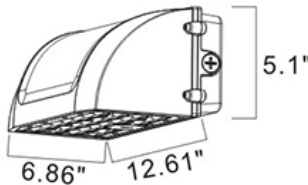

Note: The Curves indicate the illuminated area and the average illumination when the luminaire is at different distance.

Weight Without Any Accessories: 5.07 LB

**WARRANTY**  
\* 5-YEAR

Model:#	Description	wattage	lumens
LWP467FCO/CCT	45,60,75Watt LED Cut Off Wall Light Bronze Body, Adjustable CCT	45,60,75W	6700/8710/10580