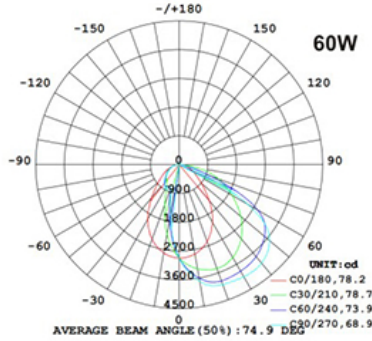

### Specification:

Input Line Voltage:	120-277VAC
Input Power	45,60,75W
Input Line Frequency	60Hz
Lamp Life (Rated)	50,000hrs
Minimum Starting Temp	-20°C/-4°F
Maximum Operating Temp	45°C/113°F
Adjustable CCT	3000K/4000K/5000K
CRI	≥80
Lumens	6770/8710/10580
Dimmable	1-10V
CBCP	3289/4065/5061