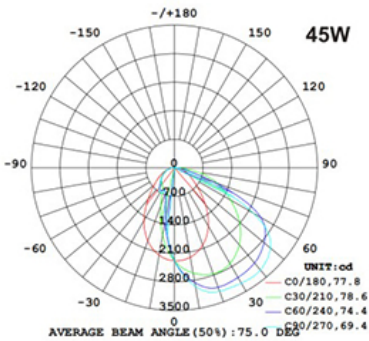

Note: The Curves indicate the illuminated area and the average illumination when the luminaire is at different distance.

Weight Without Any Accessories: 5.07 LB

**WARRANTY**  
\* 5-YEAR

Model:#	Description	wattage	lumens
LWP467FCO/CCT	45,60,75Watt LED Cut Off Wall Light Bronze Body, Adjustable CCT	45,60,75W	6700/8710/10580