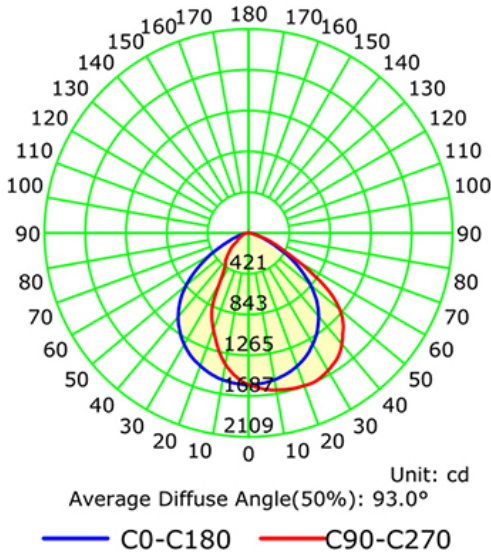

### Accessories:

Battery Backup Box  
(Waterproof test switch included)

Model# BK4000D

Luminous Intensity Distribution Curve

Weight: 12.13lb

Model:#	Description	wattage	lumens
LWP30FCO/CCT	30Watt LED Pivoting Cut Off Wall Light Bronze Body, Adjustable 3CCT	30W	4050

Note: The Curves indicate the illuminated area and the average illumination when the luminaire is at different distance.