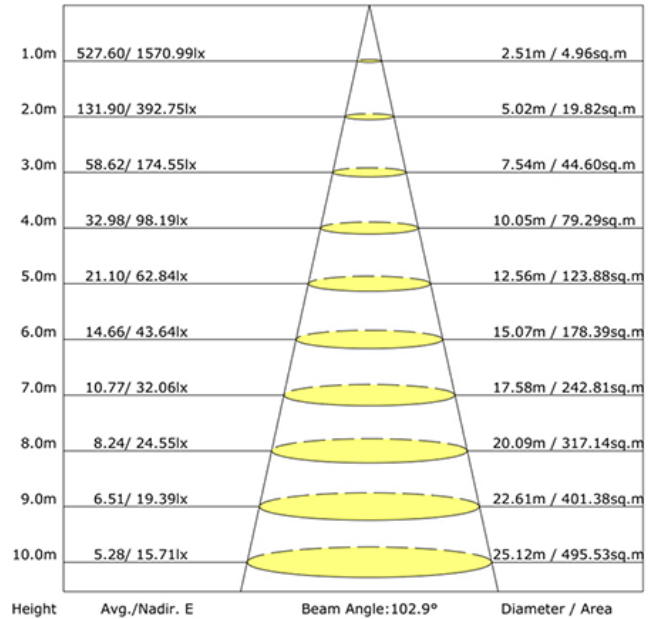

### Accessories:

Battery Backup Box  
(Waterproof test switch included)

Model# BK4000D

Luminous Intensity Distribution Curve

Weight: 12.13lb

Model:#	Description	wattage	lumens
LWP30FCO/CCT	30Watt LED Pivoting Cut Off Wall Light Bronze Body, Adjustable 3CCT	30W	4050

Note: The Curves indicate the illuminated area and the average illumination when the luminaire is at different distance.