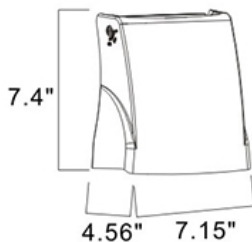

### Accessories:

Battery Backup Box  
(Waterproof test switch included)

Model# BK4000D

Luminous Intensity Distribution Curve

Weight: 12.13lb

Model:#	Description	wattage	lumens
LWP30FCO/CCT	30Watt LED Pivoting Cut Off Wall Light Bronze Body, Adjustable 3CCT	30W	4050