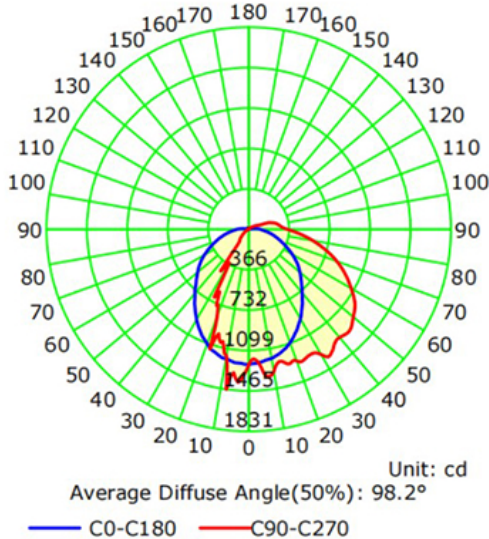

LED TECHNOLOGY

50,000 Hours Life, 26 Watt, Dusk to Dawn Photocell

Applications:

Security, Entry Ways, Stairways And Perimeter Areas, As Well As Residential Exteriors.

Features:

- Adjustable CCT 3000K, 4000K, and 5000K
- Dusk to Dawn Photocell
- Aluminum Base Polycarbonate Plastic Cover
- Instant Start Electronic Unit
- Suitable For Wet Location
- Not Dimmable

Specification:

Input Line Voltage:	100-277VAC
Input Power	26W
Input Line Frequency	60Hz
Lamp Life (Rated)	50,000hrs
Minimum Starting Temp	-20°C/-4°F
Maximum Operating Temp	40°C/104°F
Adjustable CCT	3000K/4000K/5000K
CRI	≥80
Lumens	3380
CBCP	1465

Luminous Intensity Distribution Curve

WARRANTY

* 5-YEAR

Height	Avg./Nadir, E	Beam Angle: 98.7°	Diameter / Area
1.0m	444.21/ 1226.80lx		2.33m / 4.26sq.m
2.0m	111.05/ 306.70lx		4.66m / 17.04sq.m
3.0m	49.36/ 136.31lx		6.99m / 38.33sq.m
4.0m	27.76/ 76.68lx		9.31m / 68.15sq.m
5.0m	17.77/ 49.07lx		11.64m / 106.48sq.m
6.0m	12.34/ 34.08lx		13.97m / 153.33sq.m
7.0m	9.07/ 25.04lx		16.30m / 208.70sq.m
8.0m	6.94/ 19.17lx		18.63m / 272.59sq.m
9.0m	5.48/ 15.15lx		20.96m / 344.99sq.m
10.0m	4.44/ 12.27lx		23.29m / 425.92sq.m