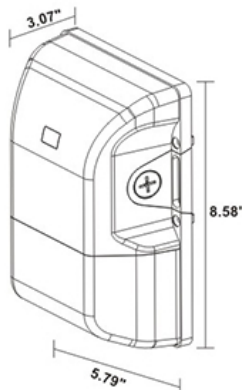

Luminous Intensity Distribution Curve

WARRANTY

* 5-YEAR

Height	Avg./Nadir, E	Beam Angle: 98.7°	Diameter / Area
1.0m	444.21/ 1226.80lx		2.33m / 4.26sq.m
2.0m	111.05/ 306.70lx		4.66m / 17.04sq.m
3.0m	49.36/ 136.31lx		6.99m / 38.33sq.m
4.0m	27.76/ 76.68lx		9.31m / 68.15sq.m
5.0m	17.77/ 49.07lx		11.64m / 106.48sq.m
6.0m	12.34/ 34.08lx		13.97m / 153.33sq.m
7.0m	9.07/ 25.04lx		16.30m / 208.70sq.m
8.0m	6.94/ 19.17lx		18.63m / 272.59sq.m
9.0m	5.48/ 15.15lx		20.96m / 344.99sq.m
10.0m	4.44/ 12.27lx		23.29m / 425.92sq.m