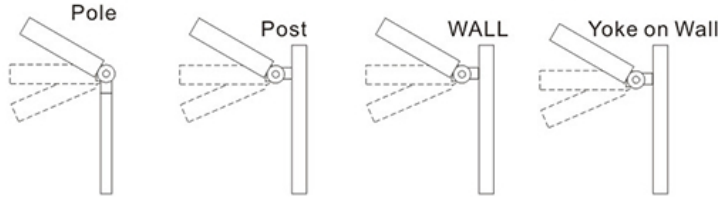

LED
TECHNOLOGY

50,000 Hours Life, 240/220/200 Watt, 120-277VAC
50/60Hz

Applications:

Parking Lots, Security Lighting, Pole, Post Mount, Walkways, Roadways, Facade Lighting.

Optional Mounts Available

ADJUSTABLE LIGHT COLOR

Features:

- Adjustable Wattage 240/220/200Watt, Replace 600W MH Unit
- Adjustable 3CCT 3000K, 4000K, 5000K
- Suitable For Wet Location (IP65)
- Aluminum Rust Proof Body
- Adjustable Up/Down with Any Arm/Fitter
- Type 3 Light Distribution Pattern
- Accessories Sold Separately

ADJUSTABLE WATT

240 WATTS	33,600 LUMENS
220 WATTS	30,800 LUMENS
200 WATTS	28,000 LUMENS

Specification:

Input Line Voltage	120-277VAC
Input Power	240/220/200W
Input Line Frequency	50/60Hz
Lamp Life (Rated)	50,000hrs
Minimum Starting Temp	-40°C/-40°F
Maximum Operating Temp	46°C/115°F
CCT	3000K/4000K/5000K
CRI	80
Lumens	33600/30800/28000
Dimmable	0-10V
EPA	1.92ft²