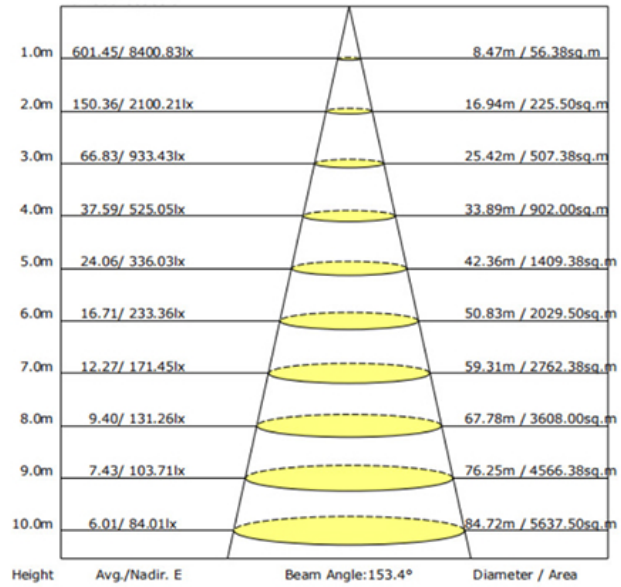

ADJUSTABLE WATT

240 WATTS	33,600 LUMENS
220 WATTS	30,800 LUMENS
200 WATTS	28,000 LUMENS

Specification:

Input Line Voltage	120-277VAC
Input Power	240/220/200W
Input Line Frequency	50/60Hz
Lamp Life (Rated)	50,000hrs
Minimum Starting Temp	-40°C/-40°F
Maximum Operating Temp	46°C/115°F
CCT	3000K/4000K/5000K
CRI	80
Lumens	33600/30800/28000
Dimmable	0-10V
EPA	1.92ft ²

Accessories:

LWP-SBA-SF Slip Fitter

LWP-SBA-WPM Pole Mount/Wall Mount

LWP-SBA-YM Yoke Mount

Motion Sensor

Photocell

Luminous Intensity Distribution Curve

Model:#	Description	Adjustable Wattage	Metal Halide Equivalent	Lumens
LWP240SB/CCT	240/220/200 Watt LED Area Light Bronze Finish, Adjustable CCT	240W 220W 200W	600W	33600 30800 28000