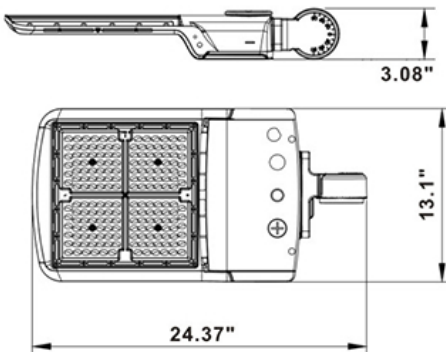

Accessories:

LWP-SBA-SF Slip Fitter

LWP-SBA-WPM Pole Mount/Wall Mount

LWP-SBA-YM Yoke Mount

Motion Sensor

Photocell

Luminous Intensity Distribution Curve

Model:#	Description	Adjustable Wattage	Metal Halide Equivalent	Lumens
LWP240SB/CCT	240/220/200 Watt LED Area Light Bronze Finish, Adjustable CCT	240W 220W 200W	600W	33600 30800 28000