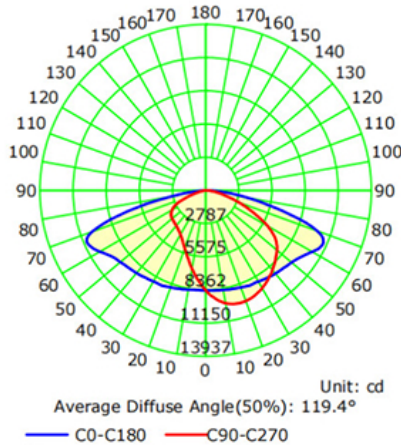

ADJUSTABLE WATT

240 WATTS	33,600 LUMENS
220 WATTS	30,800 LUMENS
200 WATTS	28,000 LUMENS

Specification:

Input Line Voltage	120-277VAC
Input Power	240/220/200W
Input Line Frequency	50/60Hz
Lamp Life (Rated)	50,000hrs
Minimum Starting Temp	-40°C/-40°F
Maximum Operating Temp	46°C/115°F
CCT	3000K/4000K/5000K
CRI	80
Lumens	33600/30800/28000
Dimmable	0-10V
EPA	1.92ft ²

Accessories:

LWP-SBA-SF Slip Fitter

LWP-SBA-WPM Pole Mount/Wall Mount

LWP-SBA-YM Yoke Mount

Motion Sensor

Photocell

Luminous Intensity Distribution Curve

Model:#	Description	Adjustable Wattage	Metal Halide Equivalent	Lumens
LWP240SB/CCT	240/220/200 Watt LED Area Light Bronze Finish, Adjustable CCT	240W 220W 200W	600W	33600 30800 28000