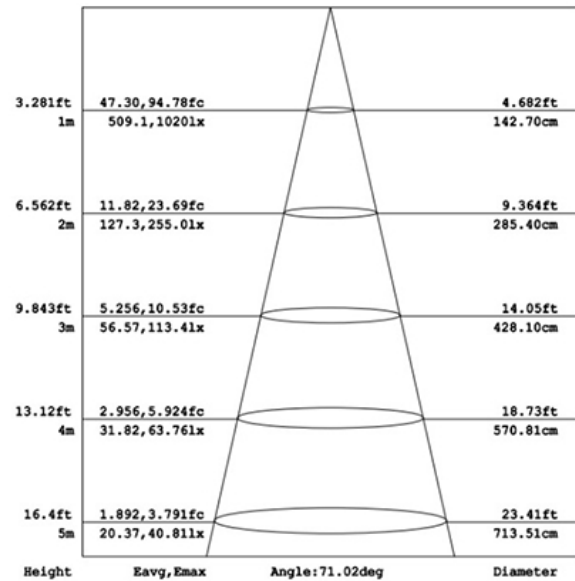

Note: The curves indicate the illuminated area and the average illumination when the luminaire is at different distance.