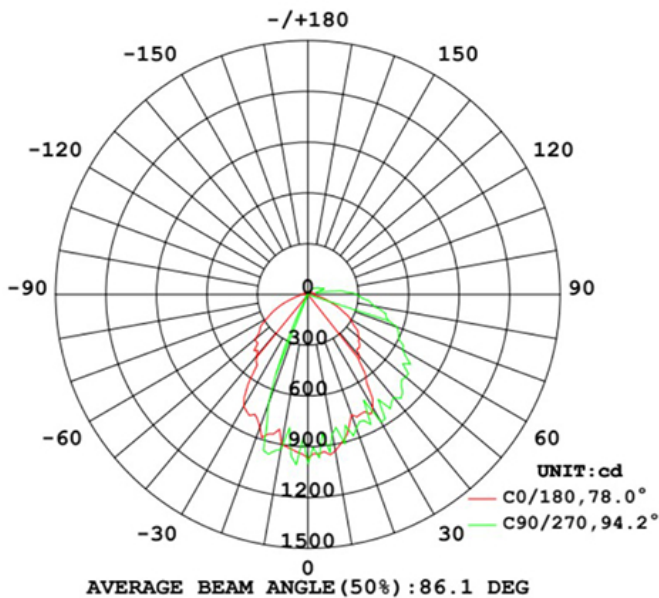

Note: The curves indicate the illuminated area and the average illumination when the luminaire is at different distance.