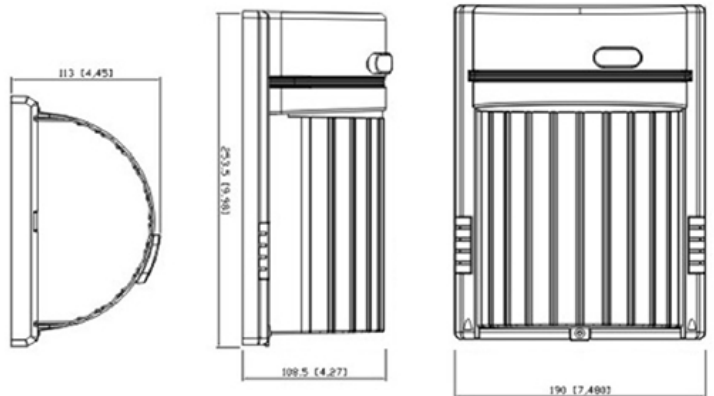

COLOR ADJUSTABLE LED UNIT

WARRANTY

* 2-YEAR

Model:#	Description	wattage	lumens
LWP15PCBZ-CCT/P	15Watt Hard Wire LED Light, Bronze Body, Warm White & Day Light, With Photocell	15W	1100

* 2 Years Limited Warranty

UPC: 80680215583-8