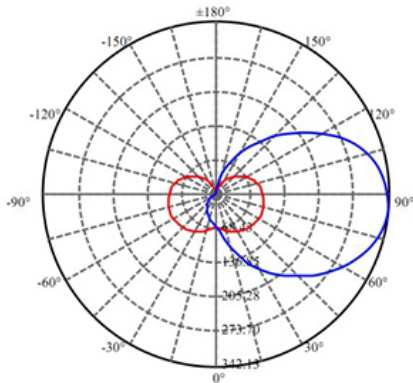

Light Distribution Curve [Unit:cd]