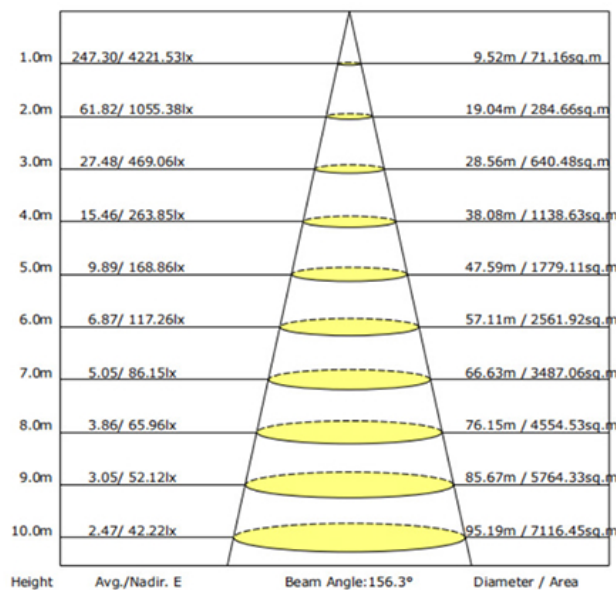

### Accessories:

LWP-SBA-SF Slip Fitter

LWP-SBA-WPM Pole Mount/Wall Mount

LWP-SBA-YM Yoke Mount

Motion Sensor

Photocell

Luminous Intensity Distribution Curve

Model:#	Description	Adjustable Wattage	Metal Halide Equivalent	Lumens
LWP150SB/CCT	150/120/100 Watt LED Area Light Bronze Finish, Adjustable CCT	150W 120W 100W	400W	21000 16800 14000