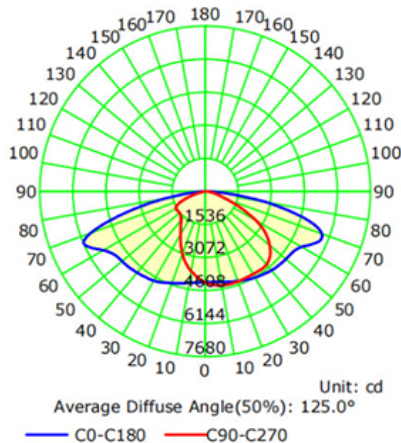

### Accessories:

LWP-SBA-SF Slip Fitter

LWP-SBA-WPM Pole Mount/Wall Mount

LWP-SBA-YM Yoke Mount

Motion Sensor

Photocell

Luminous Intensity Distribution Curve

Model:#	Description	Adjustable Wattage	Metal Halide Equivalent	Lumens
LWP150SB/CCT	150/120/100 Watt LED Area Light Bronze Finish, Adjustable CCT	150W 120W 100W	400W	21000 16800 14000