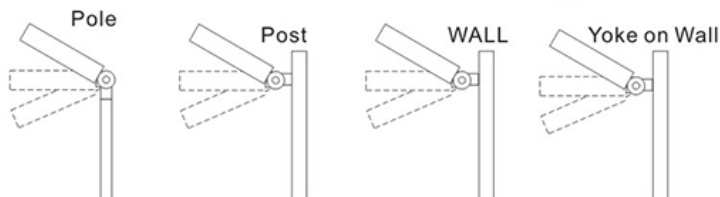

LED TECHNOLOGY

50,000 Hours Life, 150/120/100 Watt, 120-277VAC
50/60Hz

Applications:

Parking Lots, Security Lighting, Pole, Post Mount, Walkways, Roadways, Facade Lighting.

Optional Mounts Available

ADJUSTABLE LIGHT COLOR