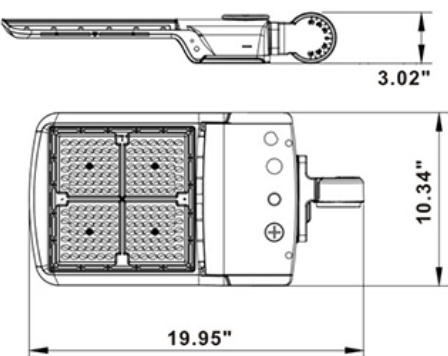

### Accessories:

LWP-SBA-SF Slip Fitter

LWP-SBA-WPM Pole Mount/Wall Mount

LWP-SBA-YM Yoke Mount

Motion Sensor

Photocell

Luminous Intensity Distribution Curve

Model:#	Description	Adjustable Wattage	Metal Halide Equivalent	Lumens
LWP150SB/CCT	150/120/100 Watt LED Area Light Bronze Finish, Adjustable CCT	150W 120W 100W	400W	21000 16800 14000