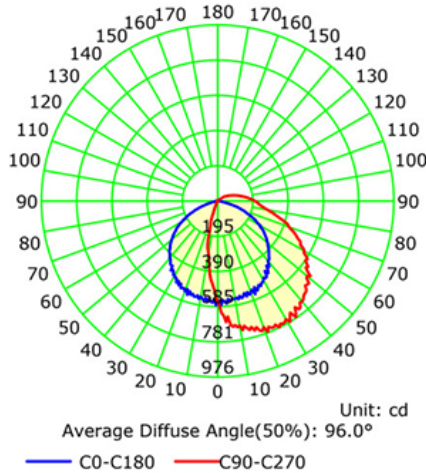

ADJUSTABLE
LIGHT COLOR

3500K
BRIGHT
WARM WHITE

4000K
COOL WHITE

5000K
DAY LIGHT

Specification:

Input Line Voltage:	120-277VAC
Input Power	15W
Input Line Frequency	60Hz
Lamp Life (Rated)	50,000hrs
Minimum Starting Temp	-20°C/-4°F
Maximum Operating Temp	40°C/104°F
CCT	3500K/4000K/5000K
CRI	≥80
Lumens	1775
CBCP	557

Luminous Intensity Distribution Curve

Height	Avg./Nadir. E	Beam Angle: 112.5°	Diameter / Area
1.0m	153.23/ 557.43lx		2.99m / 7.04sq.m
2.0m	38.31/ 139.36lx		5.99m / 28.16sq.m
3.0m	17.03/ 61.94lx		8.98m / 63.35sq.m
4.0m	9.58/ 34.84lx		11.97m / 112.62sq.m
5.0m	6.13/ 22.30lx		14.97m / 175.98sq.m
6.0m	4.26/ 15.48lx		17.96m / 253.40sq.m
7.0m	3.13/ 11.38lx		20.96m / 344.91sq.m
8.0m	2.39/ 8.71lx		23.95m / 450.50sq.m
9.0m	1.89/ 6.88lx		26.94m / 570.16sq.m
10.0m	1.53/ 5.57lx		29.94m / 703.90sq.m