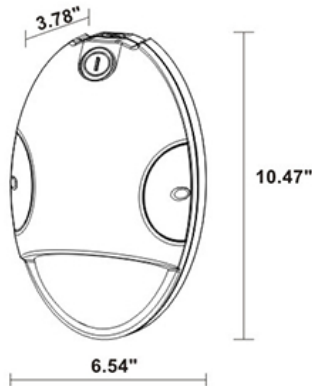

ADJUSTABLE
LIGHT COLOR

3500K
BRIGHT
WARM WHITE

4000K
COOL WHITE

5000K
DAY LIGHT

Specification:

Input Line Voltage:	120-277VAC
Input Power	15W
Input Line Frequency	60Hz
Lamp Life (Rated)	50,000hrs
Minimum Starting Temp	-20°C/-4°F
Maximum Operating Temp	40°C/104°F
CCT	3500K/4000K/5000K
CRI	≥80
Lumens	1775
CBCP	557

Luminous Intensity Distribution Curve

Height	Avg./Nadir. E	Beam Angle: 112.5°	Diameter / Area
1.0m	153.23/ 557.43lx		2.99m / 7.04sq.m
2.0m	38.31/ 139.36lx		5.99m / 28.16sq.m
3.0m	17.03/ 61.94lx		8.98m / 63.35sq.m
4.0m	9.58/ 34.84lx		11.97m / 112.62sq.m
5.0m	6.13/ 22.30lx		14.97m / 175.98sq.m
6.0m	4.26/ 15.48lx		17.96m / 253.40sq.m
7.0m	3.13/ 11.38lx		20.96m / 344.91sq.m
8.0m	2.39/ 8.71lx		23.95m / 450.50sq.m
9.0m	1.89/ 6.88lx		26.94m / 570.16sq.m
10.0m	1.53/ 5.57lx		29.94m / 703.90sq.m

Note: The curves indicate the illuminated area and the average illumination when the luminaire is at different distance.

WARRANTY

* 2-YEAR

Model:#	Description	wattage	lumens
LWP12BZACEM-SDT/CCT	15Watt Hard Wire LED Light Bronze Body, With Photocell, and Emergency Back up	15W	1775