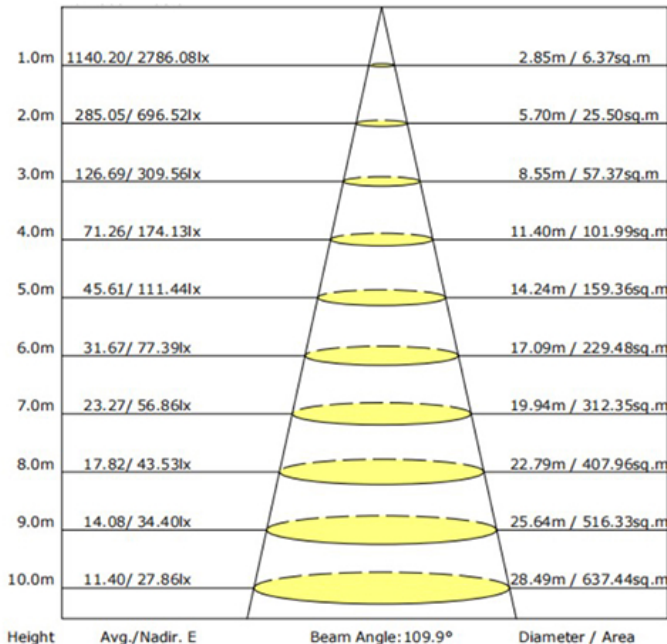

Specification:

Input Line Voltage:	120-277VAC
Input Power	120/90/60W
Input Line Frequency	50/60Hz
Luminaire Life (Rated)	50,000hrs
Minimum Starting Temp	-40°C/-40°F
Maximum Operating Temp	45°C/113°F
Adjustable CCT	3000K/4000K/5000K
CRI	≥ 80
Lumens	16680/13050/9120
CBCP	6530