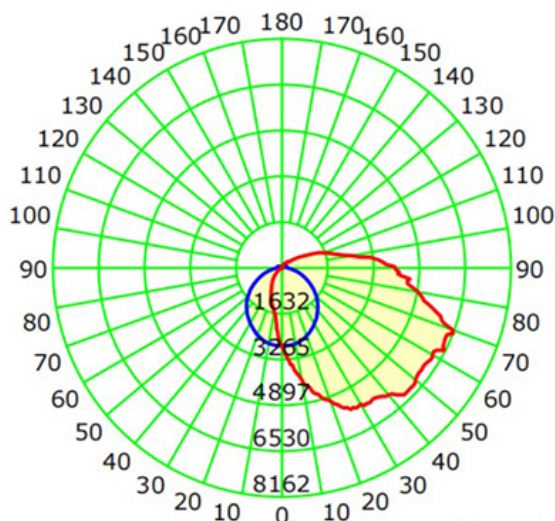

Luminous Intensity Distribution Curve

Average Diffuse Angle(50%): 105.0°

— C0-C180 — C90-C270