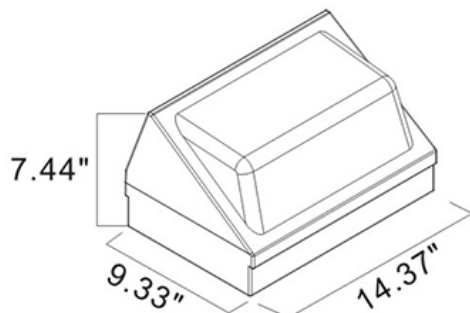

LED TECHNOLOGY

50,000 Hours Life, 120/90/60 Watt, 120-277VAC 50/60Hz

Applications:

Pathway, Wall, Security, Walkways, and Perimeter Lighting.

Features:

- Adjustable Wattage 120/90/60Watt
- Adjustable CCT 3000K, 4000K, and 5000K
- Photocell Included with Quick Disconnect
- 120/277 Dual Voltages
- Aluminum Rust Proof Body
- UL Certified Outdoor Wet Location
- Replaces 350W HID Unit
- Bronze, Power Coat Finish
- Polycarbonate Lens with UV Stabilization

ADJUSTABLE WATT

120 WATTS	16,680 LUMENS
90 WATTS	13,050 LUMENS
60 WATTS	9,120 LUMENS

ADJUSTABLE LIGHT COLOR

3000K WARM WHITE
4000K COOL WHITE
5000K DAY LIGHT

Luminous Intensity Distribution Curve

Average Diffuse Angle(50%): 105.0°

— C0-C180 — C90-C270

Specification:

Input Line Voltage:	120-277VAC
Input Power	120/90/60W
Input Line Frequency	50/60Hz
Luminaire Life (Rated)	50,000hrs
Minimum Starting Temp	-40°C/-40°F
Maximum Operating Temp	45°C/113°F
Adjustable CCT	3000K/4000K/5000K
CRI	≥ 80
Lumens	16680/13050/9120
CBCP	6530

Model:#	Description	wattage	lumens
LWP120FHZ/CCT	120/90/60 Watt LED Wall Pack Bronze Body, Adjustable CCT	120W 90W 60W	16680 13050 9120

*5 Year Limited Warranty

UPC: 680596-582939