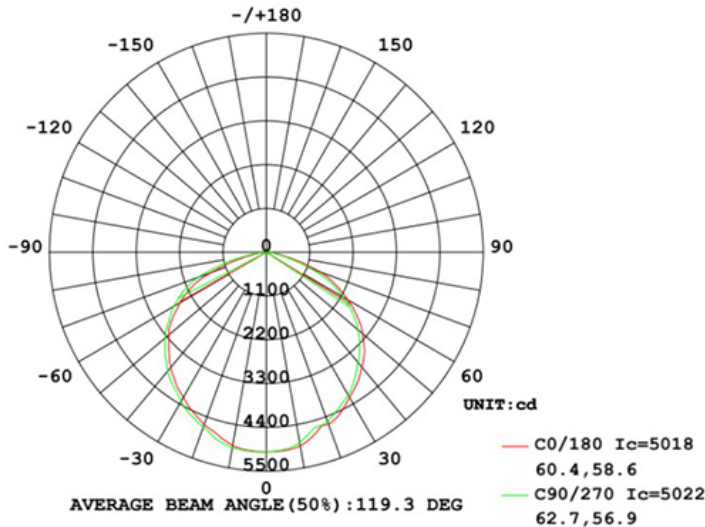

ADJUSTABLE LIGHT COLOR

ADJUSTABLE WATT

120 WATTS	15,600 LUMENS
96 WATTS	12,480 LUMENS
72 WATTS	9,360 LUMENS

Specification:

Input Line Voltage:	120/277VAC
Input Power	120/96/72W
Input Line Frequency	60Hz
Lamp Life (Rated)	50,000hrs
Minimum Starting Temp	-40°C/-40°F
Maximum Operating Temp	40°C/104°F
CCT	3000K/4000K/5000K
CRI	≥70
Lumens	15600/12480/9360
CBCP	5025

Height	Eavg, Emax	Angle: 118.50deg	Diameter
1m	1233, 5091lx		336.14cm
2m	308.3, 1273lx		672.28cm
3m	137.0, 565.7lx		1008.41cm
4m	77.08, 318.2lx		1344.55cm
5m	49.33, 203.6lx		1680.69cm
6m	34.26, 141.4lx		2016.83cm
7m	25.17, 103.9lx		2352.97cm
8m	19.27, 79.5lx		2689.10cm
9m	15.23, 62.8lx		3025.24cm
10m	12.33, 50.9lx		3361.38cm

Note: The curves indicate the illuminated area and the average illumination when the luminaire is at different distance.

Model:#	Description	wattage	lumens
LWP100YP-BZ/CCT	120/96/72Watt LED Area/Barn Light Bronze Color, Adjustable 3CCT W/Photocell	120/96/72W	15600/12480/9360