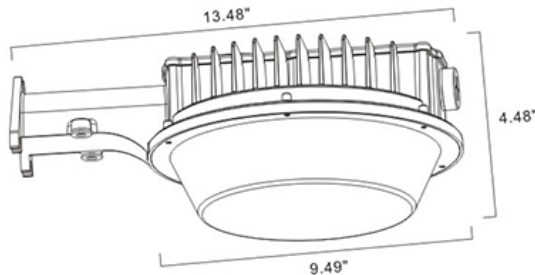

ADJUSTABLE LIGHT COLOR

ADJUSTABLE WATT

120 WATTS	15,600 LUMENS
96 WATTS	12,480 LUMENS
72 WATTS	9,360 LUMENS

Specification:

Input Line Voltage:	120/277VAC
Input Power	120/96/72W
Input Line Frequency	60Hz
Lamp Life (Rated)	50,000hrs
Minimum Starting Temp	-40°C/-40°F
Maximum Operating Temp	40°C/104°F
CCT	3000K/4000K/5000K
CRI	≥70
Lumens	15600/12480/9360
CBCP	5025

Height	Eavg, Emax	Angle: 118.50deg	Diameter
1m	1233, 5091lx		336.14cm
2m	308.3, 1273lx		672.28cm
3m	137.0, 565.7lx		1008.41cm
4m	77.08, 318.2lx		1344.55cm
5m	49.33, 203.6lx		1680.69cm
6m	34.26, 141.4lx		2016.83cm
7m	25.17, 103.9lx		2352.97cm
8m	19.27, 79.5lx		2689.10cm
9m	15.23, 62.8lx		3025.24cm
10m	12.33, 50.9lx		3361.38cm