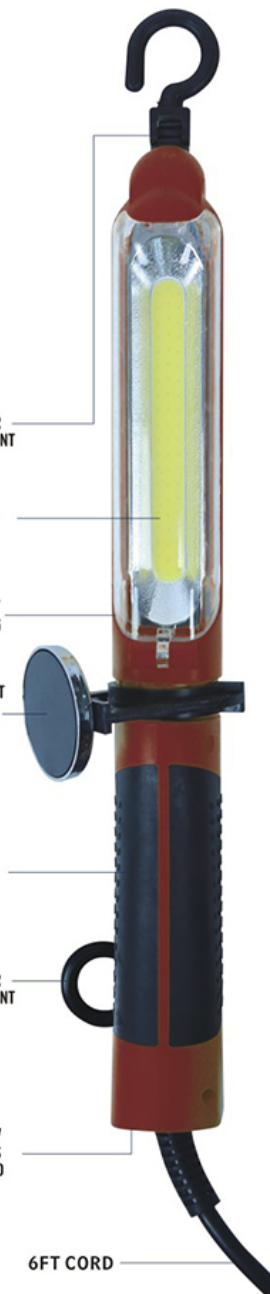

8 WATT TROUBLE LIGHT

**SWIVEL
MAGNETIC
HEAVY DUTY
MAGNET
MOUNTS TO
METAL SURFACES**

**FOLD-AWAY
SWIVEL HOOKS
ON BOTH ENDS
FOR MULTIPLE
MOUNTING
OPTIONS**

**Rotates
360°**

MAGNETIC

**MOUNTS TO
METAL SURFACES**

**Fold Away
Swiveling Hook
For Hanging**

**SUPER-BRIGHT
LONG LASTING
LED LIGHT**

**THREE PRONG
CONVENIENCE OUTLET**

**FOR USE AS
AN EXTENSION CORD**

STAYS COOLER

**LASTS
LONGER
THAN
INCANDESCENT BULBS**

**IMPACT RESISTANT
LENS AND HOUSING**

**FOLD-AWAY
SWIVEL HOOKS FOR
EASY LIGHT PLACEMENT**

**1 PC COB
HIGH-EFFICIENCY
LED**

**IMPACT RESISTANT
LENS AND HOUSING**

**HEAVY DUTY MAGNET
ROTATES 360°
FOR MOUNTING ON
METAL SURFACES**

**TEXTURED
NON-SLIP GRIP**

**FOLD-AWAY
SWIVEL HOOKS FOR
EASY LIGHT PLACEMENT**

**THREE PRONG 120V
OUTLET FOR USE AS
AN EXTENSION CORD**

6FT CORD

Features:

- Indoor/Outdoor Use
- 6 Ft Cord
- 120Volt 60Hz
- Bright Day Light Lamp 5000K