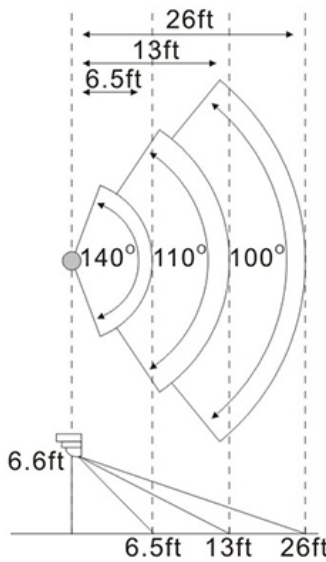

WARRANTY
1-YEAR

Model:#	Description	wattage	lumens
LF6MH2-SLR-BL/DL	9Watt Solar Powered LED Motion Security Light Black Color, Day Light 6500K	9W	700

UPC: 68059658356-1