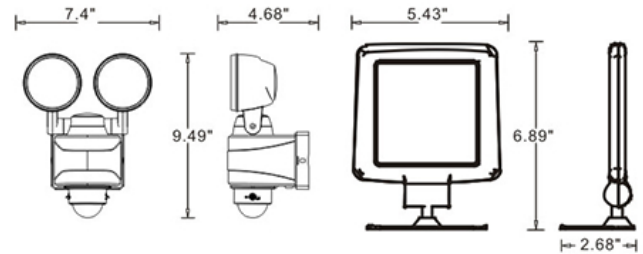

WARRANTY
1-YEAR

Model:#	Description	wattage	lumens
LF6MH2-SLR-BL/DL	9Watt Solar Powered LED Motion Security Light Black Color, Day Light 6500K	9W	700

UPC: 68059658356-1