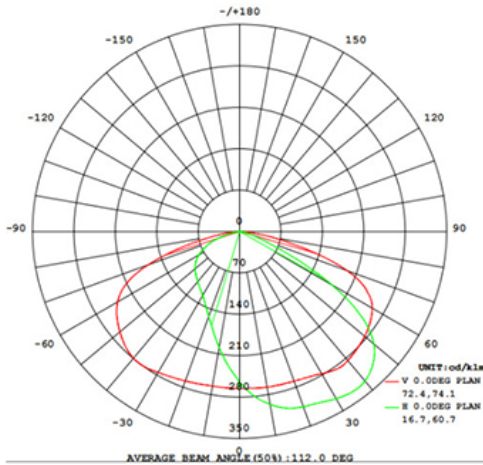

Specification:

Power	15W
Lamp Life (Rated)	35,000hrs
Minimum Starting Temp	-15°C/5°F
Maximum Operating Temp	50°C/122°F
CCT	6000K
CRI	≥80
Lumens	1600
CBCP	598

Multiple Mounting Methods

Height	Avg, Emax	Angle: 82.59deg	Diameter
1m	257.7, 458.7lx		175.67cm
2m	64.42, 114.7lx		351.34cm
3m	28.63, 50.97lx		527.01cm
4m	16.11, 28.67lx		702.68cm
5m	10.31, 18.35lx		878.36cm
6m	7.158, 12.74lx		1054.03cm
7m	5.259, 9.36lx		1229.70cm
8m	4.026, 7.16lx		1405.37cm
9m	3.181, 5.66lx		1581.04cm
10m	2.577, 4.58lx		1756.71cm

Note: The curves indicate the illuminated area and the average illumination when the luminaire is at different distance.

Model:#	Description	wattage	lumens
LF15MSB-SLR-DL	15 Watt Solar Powered Motion Sensing Area Light Black Color, 6000K Day Light	15W	1600