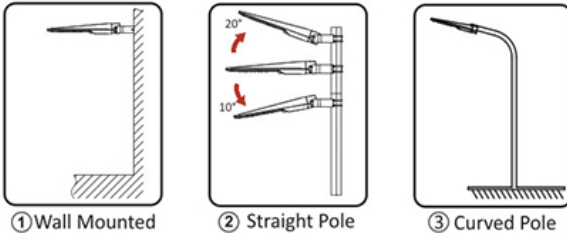

LED
TECHNOLOGY

35,000 Hours Life, 15 Watt

Applications:

Wall Light, Parking Area, Barn Light, Etc.

Features:

- 12V Solar Powered
- No Power Required Zero Cost to Operate
- 120° Motion Sensing Up to 27 Feet out
- High Efficiency Monocrystalline Solar Panel
- 1600 Lumens at Maximum Output
- Night Mode Operates from Dusk to Dawn
- Multiple Mounting Method Included
- Ip65 for Out Door Use
- Long Lasting Lithium Battery
- All Mounting Methods, Parts Included

Specification:

Power	15W
Lamp Life (Rated)	35,000hrs
Minimum Starting Temp	-15°C/5°F
Maximum Operating Temp	50°C/122°F
CCT	6000K
CRI	≥80
Lumens	1600
CBCP	598

Multiple Mounting Methods

Height	Avg, Emax	Angle: 82.59deg	Diameter
1m	257.7, 458.7lx		175.67cm
2m	64.42, 114.7lx		351.34cm
3m	28.63, 50.97lx		527.01cm
4m	16.11, 28.67lx		702.68cm
5m	10.31, 18.35lx		878.36cm
6m	7.158, 12.74lx		1054.03cm
7m	5.259, 9.36lx		1229.70cm
8m	4.026, 7.16lx		1405.37cm
9m	3.181, 5.66lx		1581.04cm
10m	2.577, 4.58lx		1756.71cm