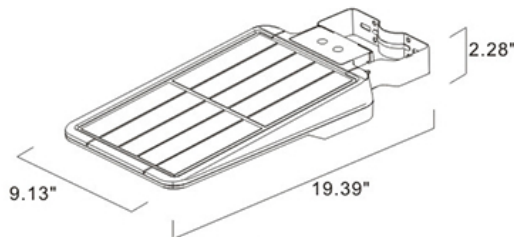

LED
TECHNOLOGY

35,000 Hours Life, 15 Watt

Applications:

Wall Light, Parking Area, Barn Light, Etc.

Features:

- 12V Solar Powered
- No Power Required Zero Cost to Operate
- 120° Motion Sensing Up to 27 Feet out
- High Efficiency Monocrystalline Solar Panel
- 1600 Lumens at Maximum Output
- Night Mode Operates from Dusk to Dawn
- Multiple Mounting Method Included
- Ip65 for Out Door Use
- Long Lasting Lithium Battery
- All Mounting Methods, Parts Included

Specification:

Power	15W
Lamp Life (Rated)	35,000hrs
Minimum Starting Temp	-15°C/5°F
Maximum Operating Temp	50°C/122°F
CCT	6000K
CRI	≥80
Lumens	1600
CBCP	598

Multiple Mounting Methods

Height	Avg, Emax	Angle: 82.59deg	Diameter
1m	257.7, 458.7lx		175.67cm
2m	64.42, 114.7lx		351.34cm
3m	28.63, 50.97lx		527.01cm
4m	16.11, 28.67lx		702.68cm
5m	10.31, 18.35lx		878.36cm
6m	7.158, 12.74lx		1054.03cm
7m	5.259, 9.36lx		1229.70cm
8m	4.026, 7.16lx		1405.37cm
9m	3.181, 5.66lx		1581.04cm
10m	2.577, 4.58lx		1756.71cm