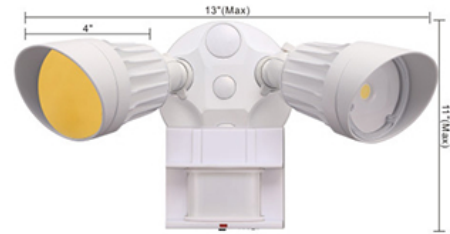

Motion Security Lights

LFMS-WH
(Accessories)

LFMS-BZ
(Accessories)

LF10MH1-WH/(DL&WW)

LF20MH2-WH/(DL&WW)

LF10MH1-BZ/(DL&WW)

LF20MH2-BZ/(DL&WW)

LF20SMH3-WH/(DL&WW)

Features:

- Range: Adjustable Distance Up to 70 ft.
- Integrated Dusk to Dawn Photocell.
- Manual Override of Motion Sensor.
- Adjustable Run time.
- Pivoting Arm Allows Directional Lighting.
- Replace Halogen and Save 80% Energy
- Instant Bright High Powered LED Lamp.
Rated Life of 50,000 Hrs.
- Outdoor Wet Location Rated Ip65
- Adjustable CCT Cover Lens: Go from 5000K to 3000K

Specifications:

MOTION SENSING

DETECTION AREA

Model#	Description	LED Wattage	Kelvin Color	Lumens	Lamp Life	Case Pack	UPC Prefix 680596
LF10MH1-WH/(DL&WW)	Single Head LED, 180° Motion Security Light, White	10W	5000K&3000K	820	50,000 Hours	6 pcs	58286-1
LF20MH2-WH/(DL&WW)	Dual Head LED, 180° Motion Security Light, White	20W	5000K&3000K	1640	50,000 Hours	6 pcs	58264-9
LF20SMH3-WH/(DL&WW)	Triple Head LED, 270° Motion Security Light, White	20W	5000K&3000K	1600	50,000 Hours	6 pcs	80680215375-9
LF10MH1-BZ/(DL&WW)	Single Head LED, 180° Motion Security Light, Bronze	10W	5000K&3000K	820	50,000 Hours	6 pcs	58287-8
LF20MH2-BZ/(DL&WW)	Dual Head LED, 180° Motion Security Light, Bronze	20W	5000K&3000K	1640	50,000 Hours	6 pcs	58263-2