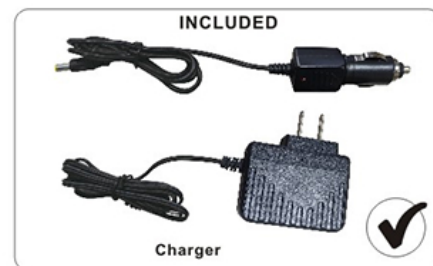

HAND HELD LED WORK LIGHT

LF10HH/DL Features:

- Will operate on Plug in Charger if battery power is out
- Rechargeable lithium battery
- Magnetic base allows you to stick to metal surfaces
- Bright white daylight color
- IP44 wet outdoor use
- 12 V and 120 V chargers included
- 2-3 hours Charging time, 3 - 4 hour Use

Specifications:

Model#	Description	LED Wattage	Halogen Equivalent	Kelvin Color	Lumens	Lamp Life	Case Pack	Dimensions (LxWxD)	UPC Prefix 680596
LF10HH/DL	Portable LED Flood Light	10W	50W	6000K	800	50,000 Hours	6 pcs	9.45" x 7.28" x 13.78"	58167-3