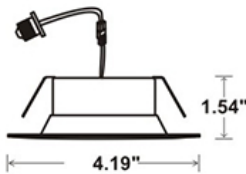

LED
TECHNOLOGY

35,000 Hours Life, 8 Watt, 120VAC, 90CRI

Applications:

3" Recessed Can Kit, Spot Light
Indoor And Wet Locations Use

Features:

- Adjustable 5 Color 2700K, 3000K, 3500K, 4000K and 5000K
- Replace Incandescent Save 80% Energy (50 Watt Equivalent)
- Rated Life of 35,000 Hr
- Smooth Dimming to 10% or Below
- Dims on Most Standard Household Dimmers
- Fits Standard 3 Inch Recess Cans
- Comes with Standard Quick Connect Plug
- High Efficacy 90CRI True Color

Note: The curves indicate the illuminated area and the average illumination when the luminaire is at different distance.

WARRANTY
2-YEAR*

Model:#	Description	wattage	lumens	Socket
LC8RT3-ECO-B/CCT	8W 3 Inch Dimmable, Baffled Retrofit Can Kit 5 CCT Color	8W	500	E26