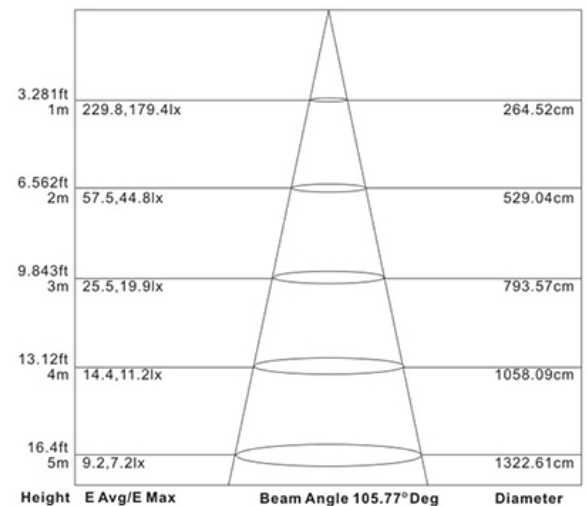

LED
TECHNOLOGY

35,000 Hours Life, 8 Watt, 120VAC, 90CRI

Applications:

3" Recessed Can Kit, Spot Light
Indoor And Wet Locations Use

Features:

- Adjustable 5 Color 2700K, 3000K, 3500K, 4000K and 5000K
- Replace Incandescent Save 80% Energy (50 Watt Equivalent)
- Rated Life of 35,000 Hr
- Smooth Dimming to 10% or Below
- Dims on Most Standard Household Dimmers
- Fits Standard 3 Inch Recess Cans
- Comes with Standard Quick Connect Plug
- High Efficacy 90CRI True Color

Specification:

Input Line Voltage:	120VAC
Input Power	8W
Input Line Frequency	60Hz
Lamp Life (Rated)	35,000hrs
Minimum Starting Temp	-20°C/-4°F
Maximum Operating Temp	40°C/104°F
Adjustable CCT	2700K/3000K/3500K/4000K/5000K
CRI	≥90
Lumens	500
Beam Angle	85°
CBCP	194
Dimmable	Standard Triac Dimmer

Note: The curves indicate the illuminated area and the average illumination when the luminaire is at different distance.

WARRANTY
2-YEAR*

Model:#	Description	wattage	lumens	Socket
LC8RT3-ECO-B/CCT	8W 3 Inch Dimmable, Baffled Retrofit Can Kit 5 CCT Color	8W	500	E26