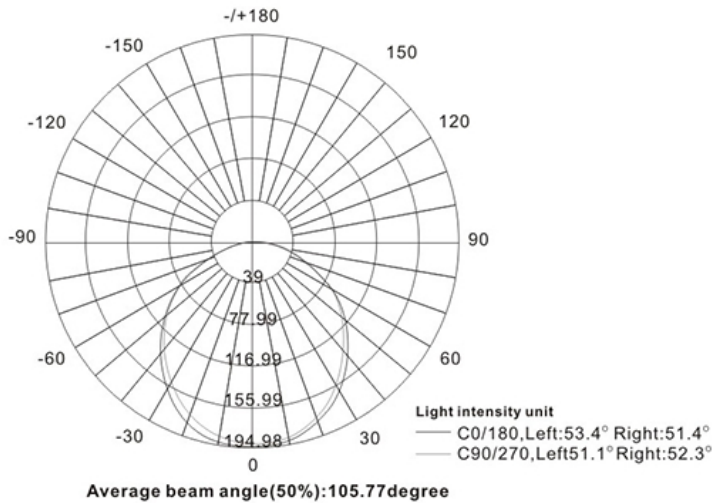

LED
TECHNOLOGY

35,000 Hours Life, 8 Watt, 120VAC, 90CRI

Applications:

3" Recessed Can Kit, Spot Light
Indoor And Wet Locations Use

Features:

- Adjustable 5 Color 2700K, 3000K, 3500K, 4000K and 5000K
- Replace Incandescent Save 80% Energy (50 Watt Equivalent)
- Rated Life of 35,000 Hr
- Smooth Dimming to 10% or Below
- Dims on Most Standard Household Dimmers
- Fits Standard 3 Inch Recess Cans
- Comes with Standard Quick Connect Plug
- High Efficacy 90CRI True Color

Specification:

Input Line Voltage:	120VAC
Input Power	8W
Input Line Frequency	60Hz
Lamp Life (Rated)	35,000hrs
Minimum Starting Temp	-20°C/-4°F
Maximum Operating Temp	40°C/104°F
Adjustable CCT	2700K/3000K/3500K/4000K/5000K
CRI	≥90
Lumens	500
Beam Angle	85°
CBCP	194
Dimmable	Standard Triac Dimmer

Note: The curves indicate the illuminated area and the average illumination when the luminaire is at different distance.

WARRANTY
2-YEAR*

Model:#	Description	wattage	lumens	Socket
LC8RT3-ECO-B/CCT	8W 3 Inch Dimmable, Baffled Retrofit Can Kit 5 CCT Color	8W	500	E26