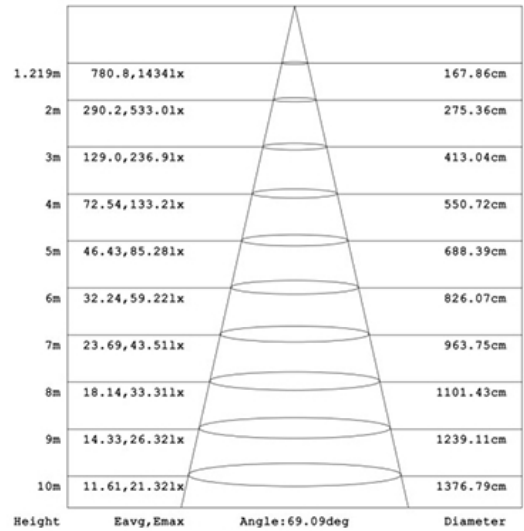

**LED**  
TECHNOLOGY

**50,000 Hours Life, 30/23/15Watt, 120-277VAC**

**Applications:**

6" LED Recess Can, Indoor And Damp Locations Use, New Construction or Remodel

**Features:**

- Adjustable Wattage 30/23/15Watt
- Adjustable 3 Color 3000K, 3500K, and 4000K
- Replace Fluorescent Or HID 6" Trims
- Easy Installation Spring Clips
- IC Rated New Construction Can Be Installed Without Frame
- 0~10V Dimming
- Easy Installation: Attach Driver to Joist Power it up, and Plug Down Light onto Driver Cable

**ADJUSTABLE WATT**

<b>30</b> WATTS	<b>2,550</b> LUMENS
<b>23</b> WATTS	<b>1,955</b> LUMENS
<b>15</b> WATTS	<b>1,275</b> LUMENS

**ADJUSTABLE LIGHT COLOR**

<b>3000K</b> WARM WHITE
<b>3500K</b> BRIGHT WARM WHITE
<b>4000K</b> COOL WHITE

**Specification:**

Input Line Voltage:	120-277VAC
Input Power	30/23/15W
Input Line Frequency	60Hz
Lamp Life (Rated)	50,000hrs
Minimum Starting Temp	-20°C/-4°F
Maximum Operating Temp	40°C/104°F
CCT Adjustable	3000K/3500K/4000K
CRI	≥80
Lumens	2550/1955/1275
Beam Angle	90°
CBCP	2145

Note: The curves indicate the illuminated area and the average illumination when the luminaire is at different distance.

Used for New Construction or Remodel Applications

**WARRANTY**  
**2-YEAR\***

Model:#	Description	Adjustable wattage	lumens	Socket
LC27RT6-AR/CCT	6 Inch, Retrofit Can Kit, IC, Aluminum Reflector, Adjustable Wattage & Adjustable Light Color	30W 23W 15W	2550 1955 1275	Hard Wire