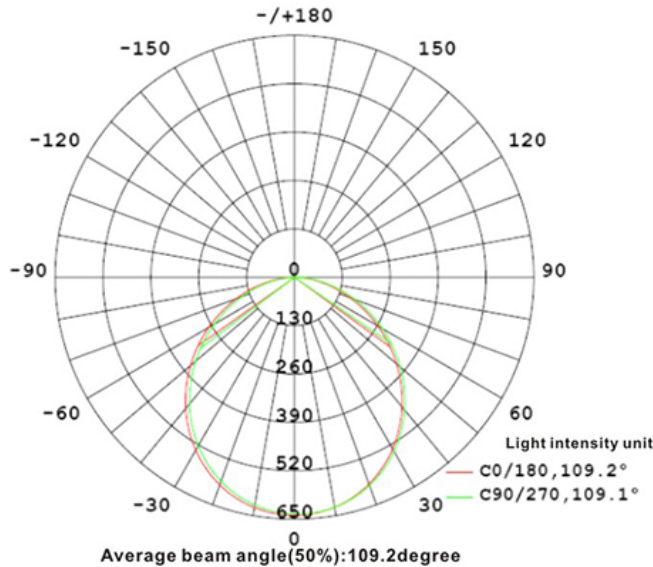

LED
TECHNOLOGY

50,000 Hours Life, 24 Watt, 120VAC, 90CRI

Applications:

8" Recessed, Down Light with J-Box
Indoor And Outdoor Wet Locations Use

Features:

- Adjustable CCT 3000K, 4000K, and 5000K
- Replace Incandescent Save 80% Energy (150 Watt Equivalent)
- Rated Life of 50,000 Hr
- Smooth Dimming to 10%
- Dims on Most Standard Household Dimmers
- IC Rated
- Flicker Free
- High Efficacy 90CRI True Color
- Knockout for Romex or Flex Connection

Specification:

Input Line Voltage:	120VAC
Input Power	24W
Input Line Frequency	60Hz
Lamp Life (Rated)	50,000hrs
Minimum Starting Temp	-20°C/-4°F
Maximum Operating Temp	40°C/104°F
Adjustable CCT	3000K/4000K/5000K
CRI	≥90
Lumens	1800
Beam Angle	110°
CBCP	630
Dimmable	Standard Triac Dimmer

Height	E Avg/E Max	Beam Angle 108.75° Deg	Diameter
1m	197.5, 639.71lx		279.12cm
2m	49.38, 159.91lx		558.23cm
3m	21.95, 71.07lx		837.35cm
4m	12.34, 39.98lx		1116.46cm
5m	7.90, 25.59lx		1395.58cm
6m	5.48, 17.77lx		1674.70cm
7m	4.03, 13.05lx		1953.81cm
8m	3.08, 9.95lx		2232.93cm
9m	2.43, 7.89lx		2512.04cm
10m	1.97, 6.39lx		2791.16cm