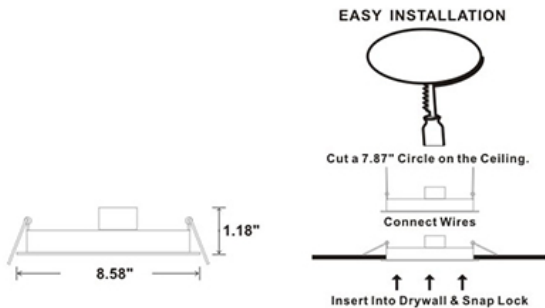

LED
TECHNOLOGY

50,000 Hours Life, 24 Watt, 120VAC, 90CRI

Applications:

8" Recessed, Down Light with J-Box
Indoor And Outdoor Wet Locations Use

Features:

- Adjustable CCT 3000K, 4000K, and 5000K
- Replace Incandescent Save 80% Energy (150 Watt Equivalent)
- Rated Life of 50,000 Hr
- Smooth Dimming to 10%
- Dims on Most Standard Household Dimmers
- IC Rated
- Flicker Free
- High Efficacy 90CRI True Color
- Knockout for Romex or Flex Connection

Height	E Avg/E Max	Beam Angle 108.75° Deg	Diameter
1m	197.5, 639.71lx		279.12cm
2m	49.38, 159.91lx		558.23cm
3m	21.95, 71.07lx		837.35cm
4m	12.34, 39.98lx		1116.46cm
5m	7.90, 25.59lx		1395.58cm
6m	5.48, 17.77lx		1674.70cm
7m	4.03, 13.05lx		1953.81cm
8m	3.08, 9.95lx		2232.93cm
9m	2.43, 7.89lx		2512.04cm
10m	1.97, 6.39lx		2791.16cm

Note: The curves indicate the illuminated area and the average illumination when the luminaire is at different distance.

WARRANTY
2-YEAR*

Model:#	Description	wattage	lumens	Socket
LC24RT8-NCBX/CCT	8 Inch Dimmable, LED Down Light With J-Box, 3CCT	24W	1800	N/A