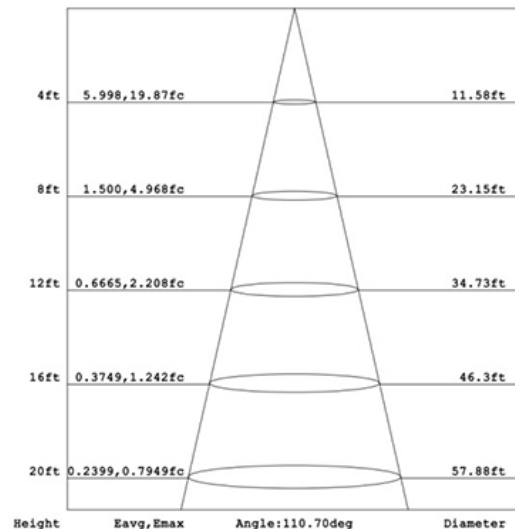

Note: The curves indicate the illuminated area and the average illumination when the luminaire is at different distance.

Model:#	Description	wattage	lumens	Socket
LC13RT6-DISK-930	3.5"-4" J-Box Dimmable Surface Mount Disk 3000K Warm White	13W	900	Hard Wire

*2 Year Limited Warranty

This Luminaire is JA8-2019 Compliant

UPC:

806802-15605-7