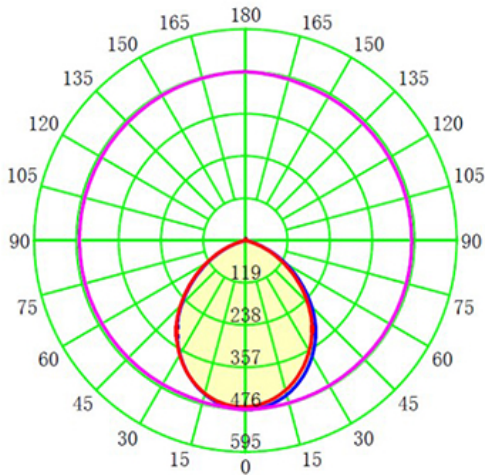

LED
TECHNOLOGY

50,000 Hours Life, 12Watt, 120VAC

Applications:

6" Recessed Can Kit,
Indoor And Wet Locations Use

Features:

- Adjustable CCT 2700K, 3000K, 3500K, 4000K and 5000K
- Replace Incandescent Save 80% Energy (100 Watt Equivalent)
- Instant Bright, High Power LED Bulb
- Smooth Dimming to 10% or Below
- Dims on Most Standard Household Dimmers
- Fits Standard 6 Inch Recess Cans
- Comes with Standard Quick Connect Plug
- Flicker Free, Tested for No Buzzing
- High Efficacy 90CRI True Color
- UL for Wet Location Application

Average beam angle(50%):94.7degree

Black Matte Finish

Specification:

Input Line Voltage:	120VAC
Input Power	12W
Input Line Frequency	60Hz
Lamp Life (Rated)	50,000hrs
Minimum Starting Temp	-20°C/-4°F
Maximum Operating Temp	40°C/104°F
Adjustable CCT	2700K/3000K/3500K/4000K/5000K
CRI	≥90
Lumens	1000
Beam Angle	100°
CBCP	476
Dimmable	Standard Triac Dimmer

Note: The curves indicate the illuminated area and the average illumination when the luminaire is at different distance.

WARRANTY
1-YEAR*

Model:#	Description	wattage	lumens	Socket
LC12RT6-S-CCT-BLK	6 Inch Dimmable, Smooth Retrofit Can Kit 5CCT, Black Finish	12W	1000	E26