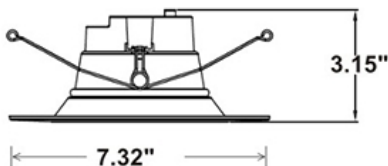

LED
TECHNOLOGY

50,000 Hours Life, 12Watt, 120VAC

Applications:

6" Recessed Can Kit,
Indoor And Wet Locations Use

Features:

- Adjustable CCT 2700K, 3000K, 3500K, 4000K and 5000K
- Replace Incandescent Save 80% Energy (100 Watt Equivalent)
- Instant Bright, High Power LED Bulb
- Smooth Dimming to 10% or Below
- Dims on Most Standard Household Dimmers
- Fits Standard 6 Inch Recess Cans
- Comes with Standard Quick Connect Plug
- Flicker Free, Tested for No Buzzing
- High Efficacy 90CRI True Color
- UL for Wet Location Application

Average beam angle(50%):94.7degree

Black Matte Finish

Specification:

Input Line Voltage:	120VAC
Input Power	12W
Input Line Frequency	60Hz
Lamp Life (Rated)	50,000hrs
Minimum Starting Temp	-20°C/-4°F
Maximum Operating Temp	40°C/104°F
Adjustable CCT	2700K/3000K/3500K/4000K/5000K
CRI	≥90
Lumens	1000
Beam Angle	100°
CBCP	476
Dimmable	Standard Triac Dimmer

Note: The curves indicate the illuminated area and the average illumination when the luminaire is at different distance.

WARRANTY
1-YEAR*

Model:#	Description	wattage	lumens	Socket
LC12RT6-S-CCT-BLK	6 Inch Dimmable, Smooth Retrofit Can Kit 5CCT, Black Finish	12W	1000	E26