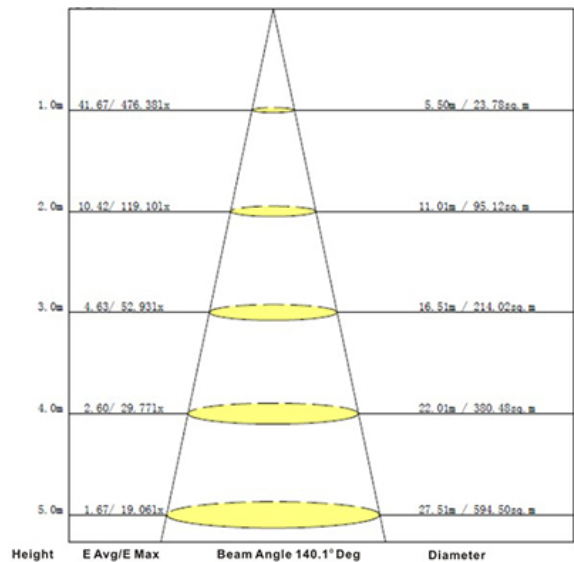

LED
TECHNOLOGY

50,000 Hours Life, 12Watt, 120VAC

Applications:

6" Recessed Can Kit,
Indoor And Wet Locations Use

Features:

- Adjustable CCT 2700K, 3000K, 3500K, 4000K and 5000K
- Replace Incandescent Save 80% Energy (100 Watt Equivalent)
- Instant Bright, High Power LED Bulb
- Smooth Dimming to 10% or Below
- Dims on Most Standard Household Dimmers
- Fits Standard 6 Inch Recess Cans
- Comes with Standard Quick Connect Plug
- Flicker Free, Tested for No Buzzing
- High Efficacy 90CRI True Color
- UL for Wet Location Application

Average beam angle(50%):94.7degree

Black Matte Finish

Specification:

Input Line Voltage:	120VAC
Input Power	12W
Input Line Frequency	60Hz
Lamp Life (Rated)	50,000hrs
Minimum Starting Temp	-20°C/-4°F
Maximum Operating Temp	40°C/104°F
Adjustable CCT	2700K/3000K/3500K/4000K/5000K
CRI	≥90
Lumens	1000
Beam Angle	100°
CBCP	476
Dimmable	Standard Triac Dimmer

Note: The curves indicate the illuminated area and the average illumination when the luminaire is at different distance.

WARRANTY
1-YEAR*

Model:#	Description	wattage	lumens	Socket
LC12RT6-S-CCT-BLK	6 Inch Dimmable, Smooth Retrofit Can Kit 5CCT, Black Finish	12W	1000	E26