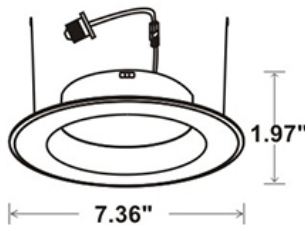

LED
TECHNOLOGY

50,000 Hours Life, 12.5Watt, 120VAC

Applications:

5" & 6" Recessed Can Kit,
Indoor And Wet Locations Use

Features:

- Adjustable CCT 2700K, 4000K and 5000K
- Replace Incandescent Save 80% Energy (100 Watt Equivalent)
- Instant Bright, High Power LED Bulb
- Smooth Dimming to 10% or Below
- Dims on Most Standard Household Dimmers
- Fits Standard 5 & 6 Inch Recess Cans
- Comes with Standard Quick Connect Plug
- Flicker Free, Tested for No Buzzing
- High Efficacy 90CRI True Color
- UL for Wet Location Application

Specification:

Input Line Voltage:	120VAC
Input Power	12.5W
Input Line Frequency	60Hz
Lamp Life (Rated)	50,000hrs
Minimum Starting Temp	-20°C/-4°F
Maximum Operating Temp	40°C/104°F
Adjustable CCT	2700K/4000K/5000K
CRI	≥90
Lumens	1000
Beam Angle	100°
CBCP	440
Dimmable	Standard Triac Dimmer

WARRANTY
2-YEAR*

Model:#	Description	wattage	lumens	Socket
LC12RT6-S/CCT	6 Inch Dimmable, Smooth Retrofit Can Kit 3CCT	12.5W	1000	E26
LC12RT6-S/CCT/4PK	6 Inch Dimmable, Smooth Retrofit Can Kit 3CCT, 4-Pack	12.5W	1000	E26