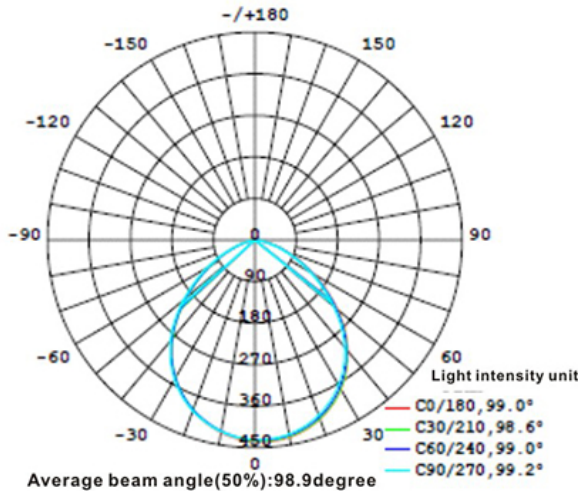

LED
TECHNOLOGY

50,000 Hours Life, 12.5Watt, 120VAC

Applications:

5" & 6" Recessed Can Kit,
Indoor And Wet Locations Use

Features:

- Adjustable CCT 2700K, 4000K and 5000K
- Replace Incandescent Save 80% Energy (100 Watt Equivalent)
- Instant Bright, High Power LED Bulb
- Smooth Dimming to 10% or Below
- Dims on Most Standard Household Dimmers
- Fits Standard 5 & 6 Inch Recess Cans
- Comes with Standard Quick Connect Plug
- Flicker Free, Tested for No Buzzing
- High Efficacy 90CRI True Color
- UL for Wet Location Application

Specification:

Input Line Voltage:	120VAC
Input Power	12.5W
Input Line Frequency	60Hz
Lamp Life (Rated)	50,000hrs
Minimum Starting Temp	-20°C/-4°F
Maximum Operating Temp	40°C/104°F
Adjustable CCT	2700K/4000K/5000K
CRI	≥90
Lumens	1000
Beam Angle	100°
CBCP	440
Dimmable	Standard Triac Dimmer

WARRANTY
2-YEAR*

Model:#	Description	wattage	lumens	Socket
LC12RT6-S/CCT	6 Inch Dimmable, Smooth Retrofit Can Kit 3CCT	12.5W	1000	E26
LC12RT6-S/CCT/4PK	6 Inch Dimmable, Smooth Retrofit Can Kit 3CCT, 4-Pack	12.5W	1000	E26