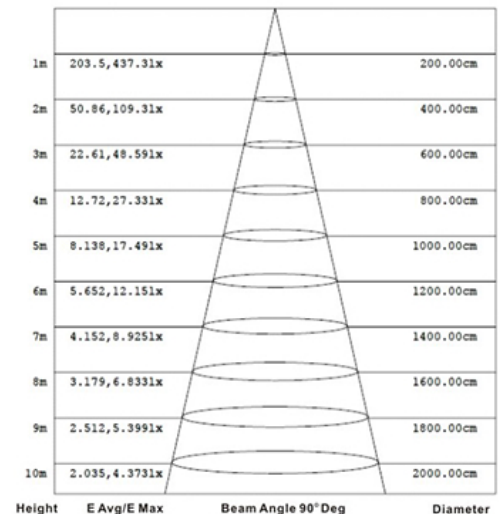

LED
TECHNOLOGY

50,000 Hours Life, 12.5Watt, 120VAC

Applications:

5" & 6" Recessed Can Kit,
Indoor And Wet Locations Use

Features:

- Adjustable CCT 2700K, 4000K and 5000K
- Replace Incandescent Save 80% Energy (100 Watt Equivalent)
- Instant Bright, High Power LED Bulb
- Smooth Dimming to 10% or Below
- Dims on Most Standard Household Dimmers
- Fits Standard 5 & 6 Inch Recess Cans
- Comes with Standard Quick Connect Plug
- Flicker Free, Tested for No Buzzing
- High Efficacy 90CRI True Color
- UL for Wet Location Application

Specification:

Input Line Voltage:	120VAC
Input Power	12.5W
Input Line Frequency	60Hz
Lamp Life (Rated)	50,000hrs
Minimum Starting Temp	-20°C/-4°F
Maximum Operating Temp	40°C/104°F
Adjustable CCT	2700K/4000K/5000K
CRI	≥90
Lumens	1000
Beam Angle	100°
CBCP	440
Dimmable	Standard Triac Dimmer

WARRANTY
2-YEAR*

Model:#	Description	wattage	lumens	Socket
LC12RT6-S/CCT	6 Inch Dimmable, Smooth Retrofit Can Kit 3CCT	12.5W	1000	E26
LC12RT6-S/CCT/4PK	6 Inch Dimmable, Smooth Retrofit Can Kit 3CCT, 4-Pack	12.5W	1000	E26