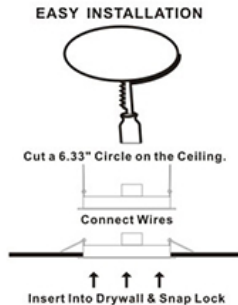

LED
TECHNOLOGY

50,000 Hours Life, 12 Watt, 120VAC, 90CRI

Applications:

6" Recessed, Down Light with J-Box
Indoor And Outdoor Wet Locations Use

Features:

- Adjustable 5 Color 2700K, 3000K, 3500K, 4000K and 5000K
- Replace Incandescent Save 80% Energy (75 Watt Equivalent)
- Rated Life of 50,000 Hr
- Smooth Dimming to 10%
- Dims on Most Standard Household Dimmers
- IC Rated
- Flicker Free
- High Efficacy 90CRI True Color
- Knockout for Romex or Flex Connection

Average Diffuse Angle(50%): 106.5° Unit: cd

— C0-C180 — C90-C270 — G2

Specification:

Input Line Voltage:	120VAC
Input Power:	12W
Input Line Frequency:	60Hz
Lamp Life (Rated):	50,000hrs
Minimum Starting Temp:	-20°C/-4°F
Maximum Operating Temp:	40°C/104°F
Adjustable CCT:	2700K/3000K/3500K/4000K/5000K
CRI:	≥90
Lumens:	950
Beam Angle:	110°
CBCP:	413
Dimmable:	Standard Triac Dimmer

Note: The curves indicate the illuminated area and the average illumination when the luminaire is at different distance.

WARRANTY
2-YEAR*

Model:#	Description	wattage	lumens	Socket
LC12RT6-NCBX/CCT	6 Inch Dimmable, LED Can-Less Down Light With J-Box, SCCT	12W	950	N/A
LC12RT6-NCBX/CCT/4PK	6 Inch Dimmable, LED Can-Less Down Light With J-Box, 5CCT, 4-Pack	12W	950	N/A

* 2 Year Limited Warranty Wet Locations Rated This Luminaire is JAB Compliant UPC LC12RT6-NCBX/CCT: 80680215607-1 LC12RT6-NCBX/CCT/4PK: 74616080091-2