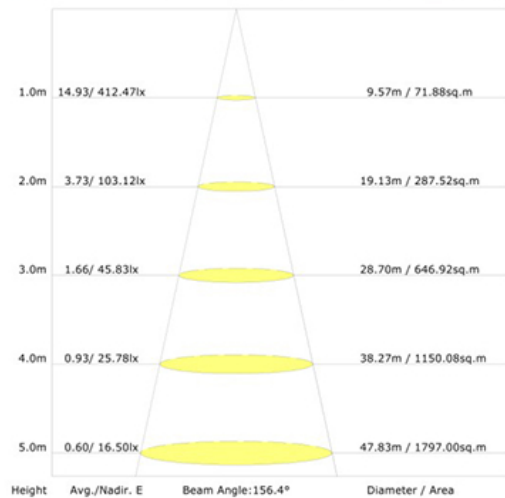

Luminous Intensity Distribution Curve

Average Diffuse Angle(50%): 106.5° Unit: cd

— C0-C180 — C90-C270 — G2

Specification:

Input Line Voltage:	120VAC
Input Power:	12W
Input Line Frequency:	60Hz
Lamp Life (Rated):	50,000hrs
Minimum Starting Temp:	-20°C/-4°F
Maximum Operating Temp:	40°C/104°F
Adjustable CCT:	2700K/3000K/3500K/4000K/5000K
CRI:	≥90
Lumens:	950
Beam Angle:	110°
CBCP:	413
Dimmable:	Standard Triac Dimmer

Note: The curves indicate the illuminated area and the average illumination when the luminaire is at different distance.

WARRANTY
2-YEAR*

Model:#	Description	wattage	lumens	Socket
LC12RT6-NCBX/CCT	6 Inch Dimmable, LED Can-Less Down Light With J-Box, SCCT	12W	950	N/A
LC12RT6-NCBX/CCT/4PK	6 Inch Dimmable, LED Can-Less Down Light With J-Box, 5CCT, 4-Pack	12W	950	N/A