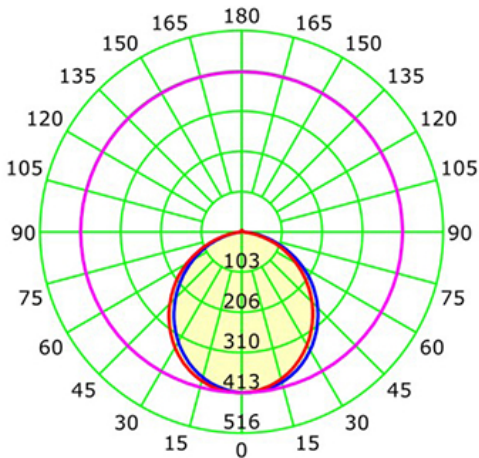

LED
TECHNOLOGY

50,000 Hours Life, 12 Watt, 120VAC, 90CRI

Applications:

6" Recessed, Down Light with J-Box
Indoor And Outdoor Wet Locations Use

Features:

- Adjustable 5 Color 2700K, 3000K, 3500K, 4000K and 5000K
- Replace Incandescent Save 80% Energy (75 Watt Equivalent)
- Rated Life of 50,000 Hr
- Smooth Dimming to 10%
- Dims on Most Standard Household Dimmers
- IC Rated
- Flicker Free
- High Efficacy 90CRI True Color
- Knockout for Romex or Flex Connection

Luminous Intensity Distribution Curve

Average Diffuse Angle(50%): 106.5° Unit: cd

— C0-C180 — C90-C270 — G2

Specification:

Input Line Voltage:	120VAC
Input Power:	12W
Input Line Frequency:	60Hz
Lamp Life (Rated):	50,000hrs
Minimum Starting Temp:	-20°C/-4°F
Maximum Operating Temp:	40°C/104°F
Adjustable CCT:	2700K/3000K/3500K/4000K/5000K
CRI:	≥90
Lumens:	950
Beam Angle:	110°
CBCP:	413
Dimmable:	Standard Triac Dimmer

Note: The curves indicate the illuminated area and the average illumination when the luminaire is at different distance.

WARRANTY
2-YEAR*

Model:#	Description	wattage	lumens	Socket
LC12RT6-NCBX/CCT	6 Inch Dimmable, LED Can-Less Down Light With J-Box, SCCT	12W	950	N/A
LC12RT6-NCBX/CCT/4PK	6 Inch Dimmable, LED Can-Less Down Light With J-Box, 5CCT, 4-Pack	12W	950	N/A