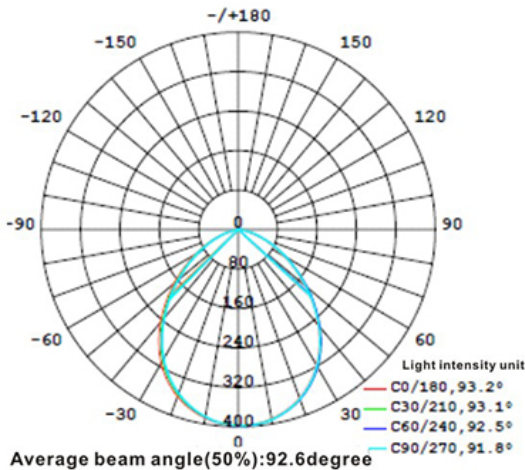

LED
TECHNOLOGY

50,000 Hours Life, 10 Watt, 120VAC, 90CRI

Applications:

4" Recessed Can Kit,
Indoor And Damp Locations Use

Features:

- Adjustable CCT 2700K, 4000K and 5000K
- Replace Incandescent Save 80% Energy (75 Watt Equivalent)
- Instant Bright, High Power LED Bulb
- Smooth Dimming to 10% or Below
- Dims on Most Standard Household Dimmers
- Fits Standard 4 Inch Recess Cans
- Comes with Standard Quick Connect Plug
- Flicker Free, Tested for No Buzzing
- High Efficacy 90CRI True Color

Specification:

Input Line Voltage:	120VAC
Input Power	10W
Input Line Frequency	60Hz
Lamp Life (Rated)	50,000hrs
Minimum Starting Temp	-20°C/-4°F
Maximum Operating Temp	40°C/104°F
Adjustable CCT	2700K/4000K/5000K
CRI	≥90
Lumens	800
Beam Angle	95°
CBCP	400
Dimmable	Standard Triac Dimmer

Note: The curves indicate the illuminated area and the average illumination when the luminaire is at different distance.

WARRANTY
2-YEAR*

Model:#	Description	wattage	lumens	Socket
LC10RT4-S/CCT	4 Inch Dimmable, Smooth Retrofit Can Kit 3CCT	10W	800	E26
LC10RT4-S/CCT/4PK	4 Inch Dimmable, Smooth Retrofit Can Kit 3CCT, 4-Pack	10W	800	E26