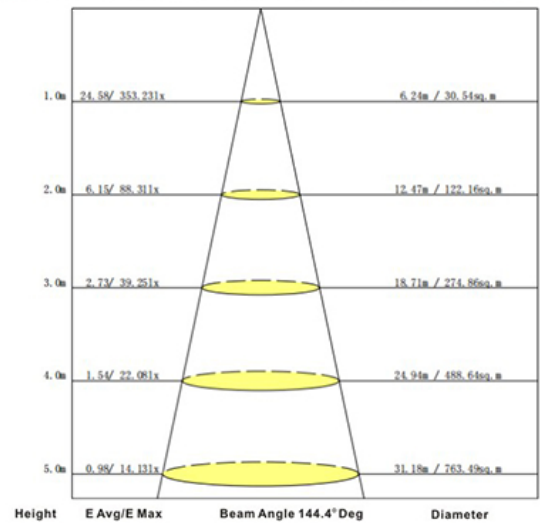

LED
TECHNOLOGY

50,000 Hours Life, 10 Watt, 120VAC, 90CRI

Applications:

4" Recessed Can Kit,
Indoor And Wet Locations Use

Features:

- Adjustable CCT 2700K, 3000K, 3500K, 4000K and 5000K
- Replace Incandescent Save 80% Energy (75 Watt Equivalent)
- Instant Bright, High Power LED Bulb
- Smooth Dimming to 10% or Below
- Dims on Most Standard Household Dimmers
- Fits Standard 4 Inch Recess Cans
- Comes with Standard Quick Connect Plug
- Flicker Free, Tested for No Buzzing
- High Efficacy 90CRI True Color
- UL for Wet Location Application

Average beam angle(50%):92.9degree

— C0-C180 — C90-C270 — G4

Black Matte Finish

Specification:

Input Line Voltage:	120VAC
Input Power	10W
Input Line Frequency	60Hz
Lamp Life (Rated)	50,000hrs
Minimum Starting Temp	-20°C/-4°F
Maximum Operating Temp	40°C/104°F
Adjustable CCT	2700K/3000K/3500K/4000K/5000K
CRI	≥90
Lumens	800
Beam Angle	100°
CBCP	353
Dimmable	Standard Triac Dimmer

Note: The curves indicate the illuminated area and the average illumination when the luminaire is at different distance.

WARRANTY
1-YEAR*

Model:#	Description	wattage	lumens	Socket
LC10RT4-S-CCT-BLK	4 Inch Dimmable, Smooth Retrofit Can Kit 5CCT, Black Finish	10W	800	E26