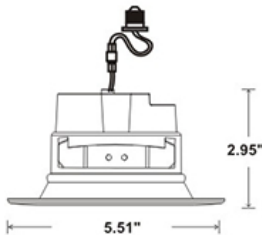

LED
TECHNOLOGY

50,000 Hours Life, 10 Watt, 120VAC, 90CRI

Applications:

4" Recessed Can Kit,
Indoor And Wet Locations Use

Features:

- Adjustable CCT 2700K, 3000K, 3500K, 4000K and 5000K
- Replace Incandescent Save 80% Energy (75 Watt Equivalent)
- Instant Bright, High Power LED Bulb
- Smooth Dimming to 10% or Below
- Dims on Most Standard Household Dimmers
- Fits Standard 4 Inch Recess Cans
- Comes with Standard Quick Connect Plug
- Flicker Free, Tested for No Buzzing
- High Efficacy 90CRI True Color
- UL for Wet Location Application

Average beam angle(50%):92.9degree

— C0-C180 — C90-C270 — G4

Black Matte Finish

Specification:

Input Line Voltage:	120VAC
Input Power	10W
Input Line Frequency	60Hz
Lamp Life (Rated)	50,000hrs
Minimum Starting Temp	-20°C/-4°F
Maximum Operating Temp	40°C/104°F
Adjustable CCT	2700K/3000K/3500K/4000K/5000K
CRI	≥90
Lumens	800
Beam Angle	100°
CBCP	353
Dimmable	Standard Triac Dimmer

Note: The curves indicate the illuminated area and the average illumination when the luminaire is at different distance.

WARRANTY
1-YEAR*

Model:#	Description	wattage	lumens	Socket
LC10RT4-S-CCT-BLK	4 Inch Dimmable, Smooth Retrofit Can Kit 5CCT, Black Finish	10W	800	E26