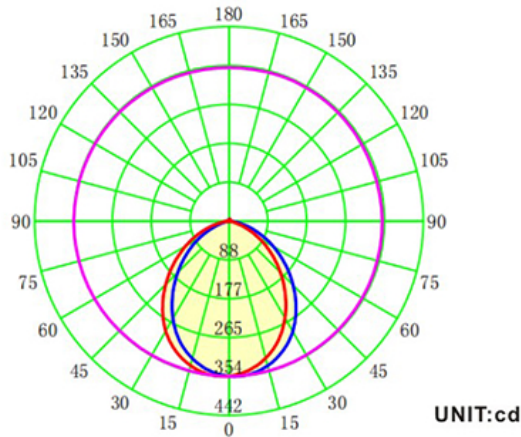

LED
TECHNOLOGY

50,000 Hours Life, 10 Watt, 120VAC, 90CRI

Applications:

4" Recessed Can Kit,
Indoor And Wet Locations Use

Features:

- Adjustable CCT 2700K, 3000K, 3500K, 4000K and 5000K
- Replace Incandescent Save 80% Energy (75 Watt Equivalent)
- Instant Bright, High Power LED Bulb
- Smooth Dimming to 10% or Below
- Dims on Most Standard Household Dimmers
- Fits Standard 4 Inch Recess Cans
- Comes with Standard Quick Connect Plug
- Flicker Free, Tested for No Buzzing
- High Efficacy 90CRI True Color
- UL for Wet Location Application

Average beam angle(50%):92.9degree

— C0-C180 — C90-C270 — G4

Black Matte Finish

Specification:

Input Line Voltage:	120VAC
Input Power	10W
Input Line Frequency	60Hz
Lamp Life (Rated)	50,000hrs
Minimum Starting Temp	-20°C/-4°F
Maximum Operating Temp	40°C/104°F
Adjustable CCT	2700K/3000K/3500K/4000K/5000K
CRI	≥90
Lumens	800
Beam Angle	100°
CBCP	353
Dimmable	Standard Triac Dimmer

Note: The curves indicate the illuminated area and the average illumination when the luminaire is at different distance.

WARRANTY
1-YEAR*

Model:#	Description	wattage	lumens	Socket
LC10RT4-S-CCT-BLK	4 Inch Dimmable, Smooth Retrofit Can Kit 5CCT, Black Finish	10W	800	E26