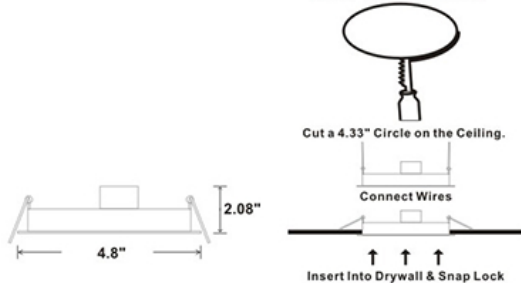

LED
TECHNOLOGY

50,000 Hours Life, 9 Watt, 120VAC, 90CRI

Applications:

4" Recessed, Down Light with J-Box
Indoor And Outdoor Wet Locations Use

Features:

- Adjustable CCT 2700K, 3000K, 3500K, 4000K, and 5000K
- Replace Incandescent Save 80% Energy (65 Watt Equivalent)
- Rated Life of 50,000 Hr
- Smooth Dimming to 10%
- Dims on Most Standard Household Dimmers
- IC Rated
- Flicker Free
- High Efficacy 90CRI True Color
- Knockout for Romex or Flex Connection

Luminous Intensity Distribution Curve

Average Diffuse Angle(50%): 106.2° Unit: cd

EASY INSTALLATION

Specification:

Input Line Voltage:	120VAC
Input Power:	9W
Input Line Frequency:	60Hz
Lamp Life (Rated):	50,000hrs
Minimum Starting Temp:	-20°C/-4°F
Maximum Operating Temp:	40°C/104°F
Adjustable CCT:	2700K/3000K/3500K/4000K/5000K
CRI:	≥90
Lumens:	700
Beam Angle:	110°
CBCP:	284
Dimmable:	Standard Triac Dimmer

Note: The curves indicate the illuminated area and the average illumination when the luminaire is at different distance.

WARRANTY
2-YEAR*

Model:#	Description	wattage	lumens	Socket
LC10RT4-NCBX/CCT	4 Inch Dimmable, LED Can-Less Down Light With J-Box, 5CCT	9W	700	N/A
LC10RT4-NCBX/CCT/4PK	4 Inch Dimmable, LED Can-Less Down Light With J-Box, 5CCT, 4-Pack	9W	700	N/A