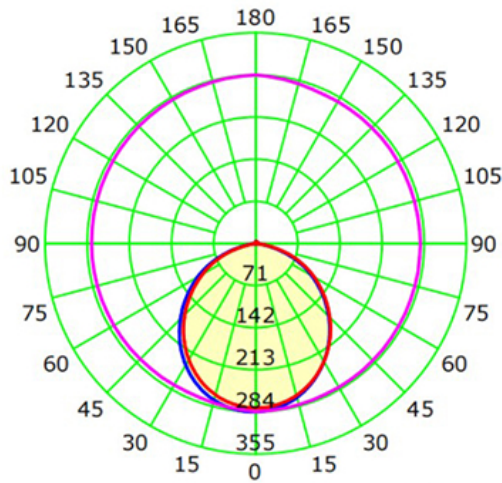

LED
TECHNOLOGY

50,000 Hours Life, 9 Watt, 120VAC, 90CRI

Applications:

4" Recessed, Down Light with J-Box
Indoor And Outdoor Wet Locations Use

Features:

- Adjustable CCT 2700K, 3000K, 3500K, 4000K, and 5000K
- Replace Incandescent Save 80% Energy (65 Watt Equivalent)
- Rated Life of 50,000 Hr
- Smooth Dimming to 10%
- Dims on Most Standard Household Dimmers
- IC Rated
- Flicker Free
- High Efficacy 90CRI True Color
- Knockout for Romex or Flex Connection

Luminous Intensity Distribution Curve

Average Diffuse Angle(50%): 106.2° Unit: cd

EASY INSTALLATION

Specification:

Input Line Voltage:	120VAC
Input Power:	9W
Input Line Frequency:	60Hz
Lamp Life (Rated):	50,000hrs
Minimum Starting Temp:	-20°C/-4°F
Maximum Operating Temp:	40°C/104°F
Adjustable CCT:	2700K/3000K/3500K/4000K/5000K
CRI:	≥90
Lumens:	700
Beam Angle:	110°
CBCP:	284
Dimmable:	Standard Triac Dimmer

Note: The curves indicate the illuminated area and the average illumination when the luminaire is at different distance.

WARRANTY
2-YEAR*

Model:#	Description	wattage	lumens	Socket
LC10RT4-NCBX/CCT	4 Inch Dimmable, LED Can-Less Down Light With J-Box, 5CCT	9W	700	N/A
LC10RT4-NCBX/CCT/4PK	4 Inch Dimmable, LED Can-Less Down Light With J-Box, 5CCT, 4-Pack	9W	700	N/A