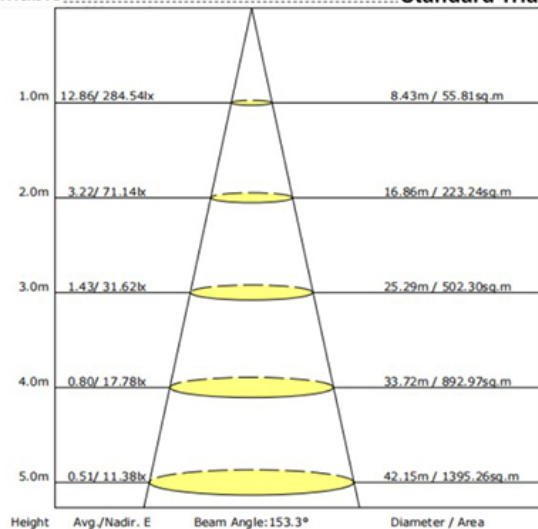

Luminous Intensity Distribution Curve

Average Diffuse Angle(50%): 106.2° Unit: cd

EASY INSTALLATION

Specification:

Input Line Voltage:	120VAC
Input Power:	9W
Input Line Frequency:	60Hz
Lamp Life (Rated):	50,000hrs
Minimum Starting Temp:	-20°C/-4°F
Maximum Operating Temp:	40°C/104°F
Adjustable CCT:	2700K/3000K/3500K/4000K/5000K
CRI:	≥90
Lumens:	700
Beam Angle:	110°
CBCP:	284
Dimmable:	Standard Triac Dimmer

Note: The curves indicate the illuminated area and the average illumination when the luminaire is at different distance.

WARRANTY
2-YEAR*

Model:#	Description	wattage	lumens	Socket
LC10RT4-NCBX/CCT	4 Inch Dimmable, LED Can-Less Down Light With J-Box, 5CCT	9W	700	N/A
LC10RT4-NCBX/CCT/4PK	4 Inch Dimmable, LED Can-Less Down Light With J-Box, 5CCT, 4-Pack	9W	700	N/A