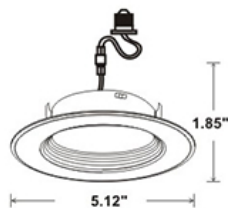

LED
TECHNOLOGY

50,000 Hours Life, 10 Watt, 120VAC, 90CRI

Applications:

4" Recessed Can Kit,
Indoor And Damp Locations Use

Features:

- Adjustable CCT 3000K, 4000K and 5000K
- Replace Incandescent Save 80% Energy (75 Watt Equivalent)
- Instant Bright, High Power LED Bulb
- Smooth Dimming to 10% or Below
- Dims on Most Standard Household Dimmers
- Fits Standard 4 Inch Recess Cans
- Comes with Standard Quick Connect Plug
- Flicker Free, Tested for No Buzzing
- High Efficacy 90CRI True Color

Specification:

Input Line Voltage:	120VAC
Input Power	10W
Input Line Frequency	60Hz
Lamp Life (Rated)	50,000hrs
Minimum Starting Temp	-20°C/-4°F
Maximum Operating Temp	40°C/104°F
Adjustable CCT	3000K/4000K/5000K
CRI	≥90
Lumens	800
Beam Angle	95°
CBCP	400
Dimmable	Standard Triac Dimmer

Height	E Avg/E Max	Beam Angle 90° Deg	Diameter
1m	177.9, 398.21x		200.00cm
2m	44.49, 99.551x		400.00cm
3m	19.77, 44.241x		600.00cm
4m	11.12, 24.891x		800.00cm
5m	7.118, 15.931x		1000.00cm
6m	4.943, 11.061x		1200.00cm
7m	3.631, 8.1261x		1400.00cm
8m	2.780, 6.2221x		1600.00cm
9m	2.197, 4.9161x		1800.00cm
10m	1.779, 3.9821x		2000.00cm

Note: The curves indicate the illuminated area and the average illumination when the luminaire is at different distance.

WARRANTY

2-YEAR*

Model:#	Description	wattage	lumens	Socket
LC10RT4-B/CCT	4 Inch Dimmable, Baffled Retrofit Can Kit CCT	10W	800	E26