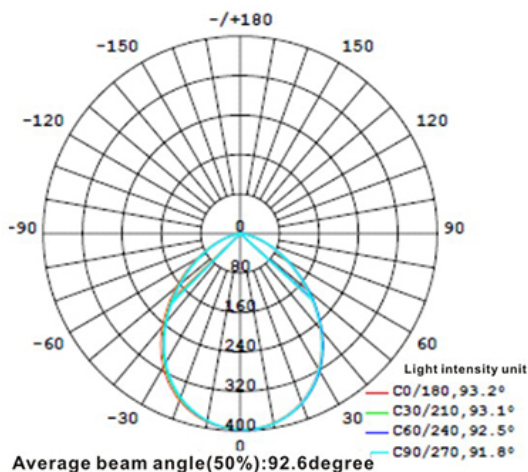

LED
TECHNOLOGY

50,000 Hours Life, 10 Watt, 120VAC, 90CRI

Applications:

4" Recessed Can Kit,
Indoor And Damp Locations Use

Features:

- Adjustable CCT 3000K, 4000K and 5000K
- Replace Incandescent Save 80% Energy (75 Watt Equivalent)
- Instant Bright, High Power LED Bulb
- Smooth Dimming to 10% or Below
- Dims on Most Standard Household Dimmers
- Fits Standard 4 Inch Recess Cans
- Comes with Standard Quick Connect Plug
- Flicker Free, Tested for No Buzzing
- High Efficacy 90CRI True Color

Specification:

Input Line Voltage:	120VAC
Input Power	10W
Input Line Frequency	60Hz
Lamp Life (Rated)	50,000hrs
Minimum Starting Temp	-20°C/-4°F
Maximum Operating Temp	40°C/104°F
Adjustable CCT	3000K/4000K/5000K
CRI	≥90
Lumens	800
Beam Angle	95°
CBCP	400
Dimmable	Standard Triac Dimmer

Height	E Avg/E Max	Beam Angle 90° Deg	Diameter
1m	177.9, 398.21x		200.00cm
2m	44.49, 99.551x		400.00cm
3m	19.77, 44.241x		600.00cm
4m	11.12, 24.891x		800.00cm
5m	7.118, 15.931x		1000.00cm
6m	4.943, 11.061x		1200.00cm
7m	3.631, 8.1261x		1400.00cm
8m	2.780, 6.2221x		1600.00cm
9m	2.197, 4.9161x		1800.00cm
10m	1.779, 3.9821x		2000.00cm

Note: The curves indicate the illuminated area and the average illumination when the luminaire is at different distance.

WARRANTY

2-YEAR*

Model:#	Description	wattage	lumens	Socket
LC10RT4-B/CCT	4 Inch Dimmable, Baffled Retrofit Can Kit CCT	10W	800	E26