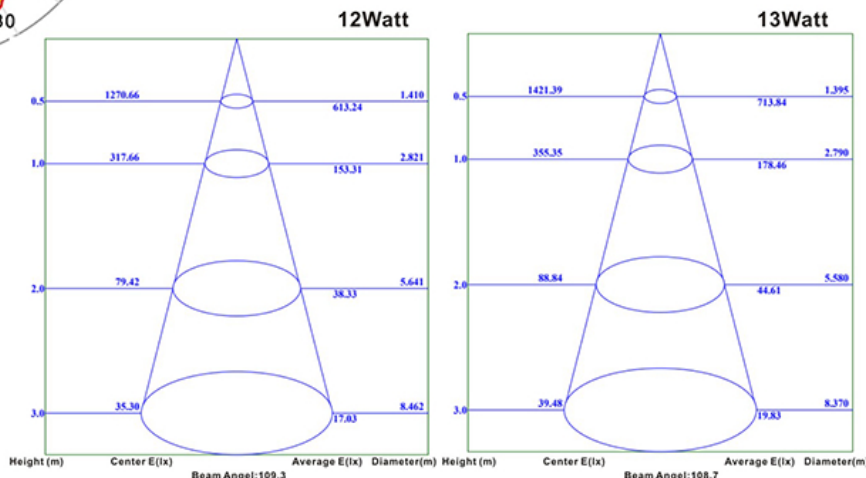

Specification:

Input Line Voltage:	120VAC
Input Power	13W/12W
Input Line Frequency	60Hz
Lamp Life (Rated)	25,000hrs
Minimum Starting Temp	-20°C/-4°F
Maximum Operating Temp	40°C/104°F
CCT	3000K/5000K
CRI	90
Lumens	950
Beam Angle	105°
Dimmable	Standard Triac Dimmer

12Watt Plane [50%Ang.] [10%Ang.]

C0.0:	109.3	179.1
C30.0:	109.3	179.3
C90.0:	108.4	179.2
C150.0:	108.3	179.1

13Watt Plane [50%Ang.] [10%Ang.]

C0.0:	108.7	183.7
C30.0:	108.6	184.6
C90.0:	108.4	183.9
C150.0:	108.8	184.1

Note: The curves indicate the illuminated area and the average illumination when the luminaire is at different distance.

WARRANTY
1-YEAR *

Model:#	Description	wattage	lumens	base
LB90R40-D/WW	13Watt R40 LED Flood Lamp Warm White	13W	950	E26
LB90R40-D/DL	12Watt R40 LED Flood Lamp Day Light	12W	950	E26