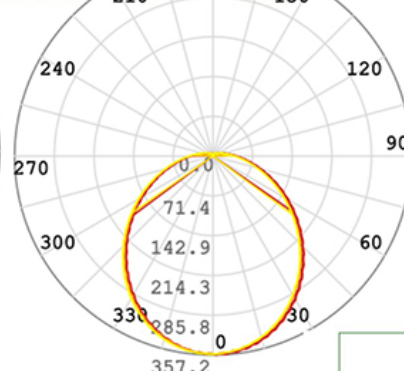

Specification:

Input Line Voltage:	120VAC
Input Power	13W/12W
Input Line Frequency	60Hz
Lamp Life (Rated)	25,000hrs
Minimum Starting Temp	-20°C/-4°F
Maximum Operating Temp	40°C/104°F
CCT	3000K/5000K
CRI	90
Lumens	950
Beam Angle	105°
Dimmable	Standard Triac Dimmer

12Watt Plane [50%Ang.] [10%Ang.]

C0.0:	109.3	179.1
C30.0:	109.3	179.3
C90.0:	108.4	179.2
C150.0:	108.3	179.1

13Watt Plane [50%Ang.] [10%Ang.]

C0.0:	108.7	183.7
C30.0:	108.6	184.6
C90.0:	108.4	183.9
C150.0:	108.8	184.1