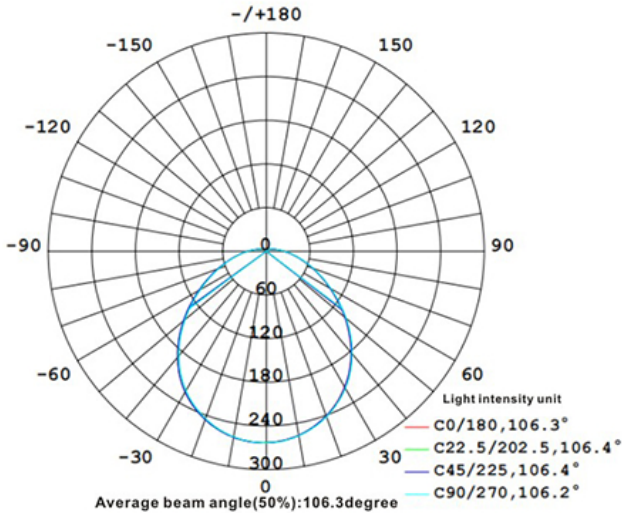

### Specification:

Input Line Voltage:	120VAC
Input Power:	8W
Input Line Frequency:	60Hz
Lamp Life (Rated):	25,000hrs
Minimum Starting Temp:	-20°C/-4°F
Maximum Operating Temp:	40°C/104°F
Adjustable CCT:	2700K/3000K/3500K/4000K/5000K
CRI:	≥90
Lumens:	650
CBCP:	263
Beam Angle:	100°
Dimmable:	Standard Triac Dimmer

3.74"

100°  
BEAM ANGLE

5.12"

Height	E Avg/E Max	Diameter
1m	84.90, 263.61x	266.39cm
2m	21.23, 65.901x	532.78cm
3m	9.433, 29.291x	799.16cm
4m	5.306, 16.471x	1065.55cm
5m	3.396, 10.541x	1331.94cm
6m	2.358, 7.3221x	1598.33cm
7m	1.733, 5.3791x	1864.71cm
8m	1.327, 4.1191x	2131.10cm
9m	1.048, 3.2541x	2397.49cm
10m	0.8490, 2.6361x	2663.88cm

Beam Angle 106.20° Deg

Note: The curves indicate the illuminated area and the average illumination when the luminaire is at different distance.

**WARRANTY**

**1-YEAR** \*

**Model:#**

**Description**

**wattage**