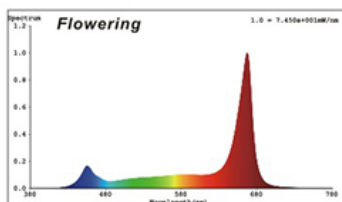

GROW LIGHT BULB

BR30

**GROW
LIGHT**

Light spectrum

**DUAL
SETTING**

ADJUSTABLE
FOR BUDDING OR
FLOWERING STAGE

* PPF OUTPUT
15
MICROMOLES PER SECOND

Specifications:

| Model# | Description | LED Wattage | Lamp Life | Case Pack | Dimensions (DxH) | UPC |
|-------------|---------------------------|-------------|--------------|-----------|------------------|---------------|
| LB60R30-GRO | 9Watt LED Grow Light Bulb | 9W | 25,000 Hours | 6 pcs | 5.20"x3.7" | 74616080014-1 |