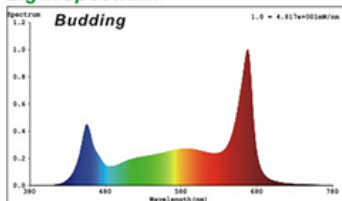

GROW LIGHT BULB

BR30

**GROW
LIGHT**

Light spectrum

**DUAL
SETTING**

ADJUSTABLE
FOR BUDDING OR
FLOWERING STAGE

* PPF OUTPUT
15
MICROMOLES PER SECOND

Specifications:

| Model# | Description | LED Wattage | Lamp Life | Case Pack | Dimensions (DxH) | UPC |
|-------------|---------------------------|-------------|--------------|-----------|------------------|---------------|
| LB60R30-GRO | 9Watt LED Grow Light Bulb | 9W | 25,000 Hours | 6 pcs | 5.20"x3.7" | 74616080014-1 |