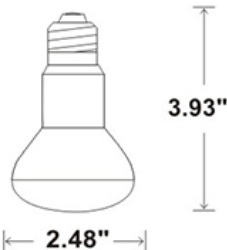

LED
TECHNOLOGY

25,000 Hours Life, 6 Watt, 120VAC

Applications:

Track Lighting, Spot Lighting, Display Lighting, Recessed Can, Outdoor Covered, And Indoor Use.

Features:

- Replace Halogen R 20 Lamps And Save 80% Energy(50Watt Equivalent)
- Instant Bright, High Power LED Bulb
- Rated Life Of 25,000 Hr, Which Can Be Exceeded When Operated On Dimmed Level
- Dims On Most Standard Household Dimmers

Specification:

Input Line Voltage:	120VAC
Input Power	6W
Input Line Frequency	60Hz
Lamp Life (Rated)	25,000hrs
Minimum Starting Temp	-20°C/-4°F
Maximum Operating Temp	40°C/104°F
CCT	3000K/5000K
CRI	≥90
Lumens	525
Beam Angle	105°
Dimmable	Standard Triac Dimmer
CBCP	200

Plane	(50%Ang.)	(10%Ang.)
C180.0:	106.1	188.4

Note: The curves indicate the illuminated area and the average illumination when the luminaire is at different distance.

WARRANTY
1-YEAR *

Model:#	Description	wattage	lumens	base
LB50R20-D/WW	6Watt R20 LED Flood Lamp Warm White	6W	525	E26
LB50R20-D/DL	6Watt R20 LED Flood Lamp Day Light	6W	525	E26