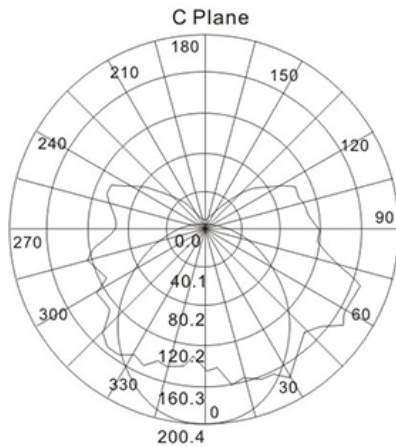

LED
TECHNOLOGY

25,000 Hours Life, 6 Watt, 120VAC

Applications:

Track Lighting, Spot Lighting, Display Lighting, Recessed Can, Outdoor Covered, And Indoor Use.

Features:

- Replace Halogen R 20 Lamps And Save 80% Energy(50Watt Equivalent)
- Instant Bright, High Power LED Bulb
- Rated Life Of 25,000 Hr, Which Can Be Exceeded When Operated On Dimmed Level
- Dims On Most Standard Household Dimmers

Specification:

Input Line Voltage:	120VAC
Input Power	6W
Input Line Frequency	60Hz
Lamp Life (Rated)	25,000hrs
Minimum Starting Temp	-20°C/-4°F
Maximum Operating Temp	40°C/104°F
CCT	3000K/5000K
CRI	≥90
Lumens	525
Beam Angle	105°
Dimmable	Standard Triac Dimmer
CBCP	200

Plane	(50%Ang.)	(10%Ang.)
C180.0:	106.1	188.4

Note: The curves indicate the illuminated area and the average illumination when the luminaire is at different distance.

WARRANTY
1-YEAR *

Model:#	Description	wattage	lumens	base
LB50R20-D/WW	6Watt R20 LED Flood Lamp Warm White	6W	525	E26
LB50R20-D/DL	6Watt R20 LED Flood Lamp Day Light	6W	525	E26