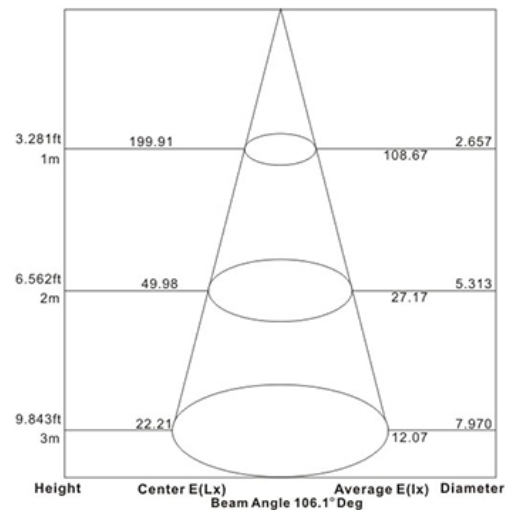

Plane	(50%Ang.)	(10%Ang.)
C180.0:	106.1	188.4

Note: The curves indicate the illuminated area and the average illumination when the luminaire is at different distance.

WARRANTY
1-YEAR *

Model:#	Description	wattage	lumens	base
LB50R20-D/WW	6Watt R20 LED Flood Lamp Warm White	6W	525	E26
LB50R20-D/DL	6Watt R20 LED Flood Lamp Day Light	6W	525	E26