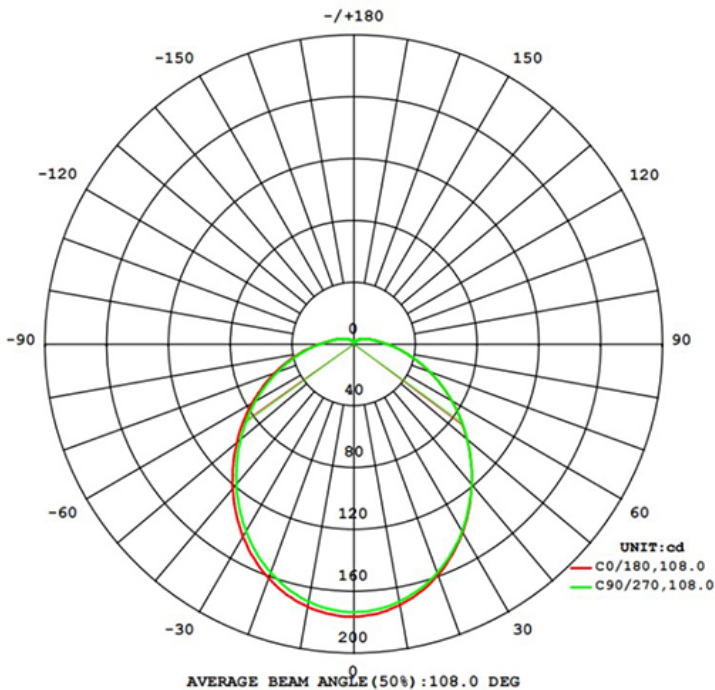

LED
TECHNOLOGY

25,000 Hours Life, 6 Watt, 120VAC, 90CRI

Applications:

Track Lighting, Spot Lighting, Display Lighting,
Recessed Can, Outdoor Covered, And Indoor Use.

Features:

- Adjustable 5 Color 2700K, 3000K, 3500K, 4000K and 5000K
- Replace Halogen 50Watt R20 Lamps And Save 80% Energy (50Watt Equivalent uses 6Watt)
- Instant Bright, High Power LED Bulb
- Dims On Most Standard Household Dimmers

Specification:

Input Line Voltage:	120VAC
Input Power	6W
Input Line Frequency	60Hz
Lamp Life (Rated)	25,000hrs
Minimum Starting Temp	-20°C/-4°F
Maximum Operating Temp	40°C/104°F
CCT	2700K/3000K/3500K/4000K/5000K
CRI	≥90
Lumens	525
Beam Angle	105°
Dimmable	Standard Triac Dimmer
CBCP	200

WARRANTY
1-YEAR *

Model:#	Description	wattage	lumens	base
LB50R20-D/CCT	6Watt R20 LED Flood Lamp Adjustable 5CCT Lamp Color	6W	525	E26

*Based on 3hours usage a day

UPC: 74616080067-7