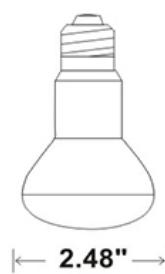

Specification:

Input Line Voltage:	120VAC
Input Power	6W
Input Line Frequency	60Hz
Lamp Life (Rated)	25,000hrs
Minimum Starting Temp	-20°C/-4°F
Maximum Operating Temp	40°C/104°F
CCT	2700K/3000K/3500K/4000K/5000K
CRI	≥90
Lumens	525
Beam Angle	105°
Dimmable	Standard Triac Dimmer
CBCP	200