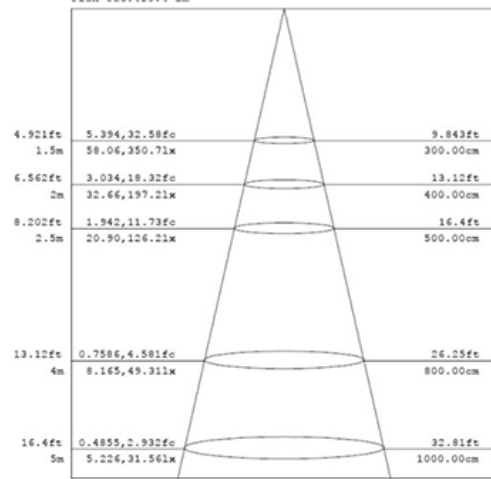

**LED**  
TECHNOLOGY

**25,000 Hours Life, 6Watt, 120Volt 50/60Hz**

**Applications:**

Track Lighting, Spot Lightings, Display Lighting

**Features:**

- Replace 50W Halogen Lamps And Save 80% Energy
- Instant On, High Power LED Bulb
- Contains No Mercury
- Solid Aluminum Housing For Better Heat Dissipation
- No UV Or Infrared Radiation
- Warm White, High CRI Lamp

**Specification:**

Input Line Voltage:	120V AC
Input Power	6W
Input Line Frequency	60Hz
Lamp Life (Rated)	25,000hrs
Minimum Starting Temp	-20°C/-4°F
Maximum Operating Temp	40°C/104°F
CCT	3000K
CRI	≥80
Lumens	500
Dimmable	Standard Triac Dimmer
Beam Angle	40
CBCP	850