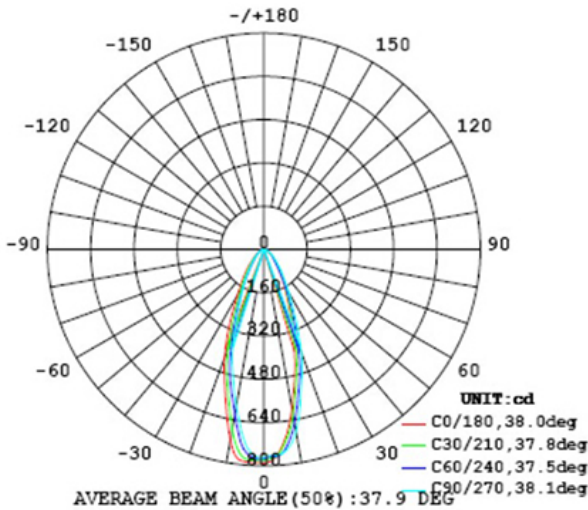

**LED**  
TECHNOLOGY

**25,000 Hours Life, 6Watt, 120Volt 50/60Hz**

**Applications:**

Track Lighting, Spot Lightings, Display Lighting

**Features:**

- Replace 50W Halogen Lamps And Save 80% Energy
- Instant On, High Power LED Bulb
- Contains No Mercury
- Solid Aluminum Housing For Better Heat Dissipation
- No UV Or Infrared Radiation
- Warm White, High CRI Lamp

**Specification:**

Input Line Voltage:	120V AC
Input Power	6W
Input Line Frequency	60Hz
Lamp Life (Rated)	25,000hrs
Minimum Starting Temp	-20°C/-4°F
Maximum Operating Temp	40°C/104°F
CCT	3000K
CRI	≥80
Lumens	500
Dimmable	Standard Triac Dimmer
Beam Angle	40
CBCP	850