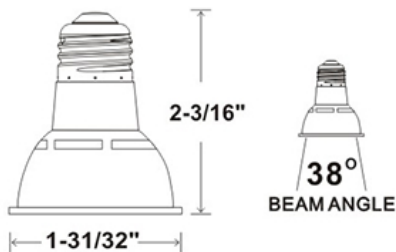

**Specification:**

Input Line Voltage:	120V AC
Input Power	6W
Input Line Frequency	60Hz
Lamp Life (Rated)	25,000hrs
Minimum Starting Temp	-20°C/-4°F
Maximum Operating Temp	40°C/104°F
CCT	3000K
CRI	≥80
Lumens	500
Dimmable	Standard Triac Dimmer
Beam Angle	40
CBCP	850