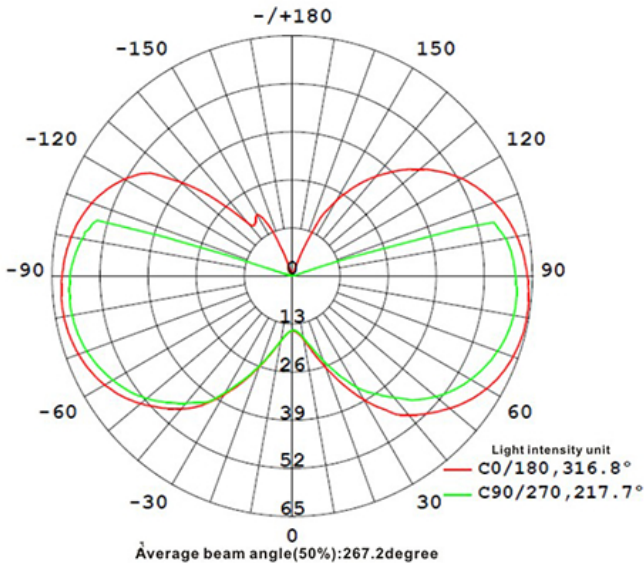

- Dimmable
- Replace Existing 50W Halogen And Save 80% Energy
- Instant On, Instant bright, Last up to 15,000 hours
- No UV Or Infrared Radiation
- Miniature Size for Better Fit

Specification:

Input Line Voltage:	120VAC
Input Power	5W
Input Line Frequency	60Hz
Lamp Life (Rated)	15,000hrs
Minimum Starting Temp	-20°C/-4°F
Maximum Operating Temp	40°C/104°F
CCT	3000K
CRI	≥ 80
Lumens	600
CBCP	68
Beam Angle	360°
Dimmable	Standard Triac Dimmer

Height	E Avg/E Max	Beam Angle 90.00° Deg	Diameter
1m	20.90, 25.071x		200.00cm
2m	5.225, 6.2691x		400.00cm
3m	2.322, 2.7861x		600.00cm
4m	1.306, 1.5671x		800.00cm
5m	0.8359, 1.0031x		1000.00cm
6m	0.5805, 0.69651x		1200.00cm
7m	0.4265, 0.51171x		1400.00cm
8m	0.3265, 0.39181x		1600.00cm
9m	0.2580, 0.30961x		1800.00cm
10m	0.2090, 0.25071x		2000.00cm