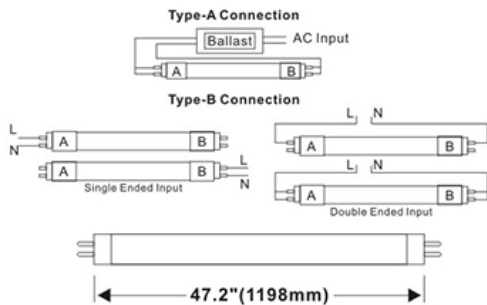

LED
TECHNOLOGY

Use with fluorescent ballast or direct power connection 120-277VAC (TYPE A&B)

Features:

- Dual mode internal driver plug and play to most ballasts (type A) or direct connect to line voltage 120-277VAC (type B)
- Can be operated in luminaire with or without diffuser
- No UV or infrared radiation
- Shatter proof design: Coated glass meets NFS requirements.
- Fused ends protects led end cap over heating issue.
- Multiple wiring methods: See below

C Plane [50%MaxAng.] [10%MaxAng.]

— C180_0_360_0 :	199.8	341.6
— C0_0_180_0 :	199.8	341.6
— C90_0_270_0 :	105.4	158.8

Specification:

Input Line Voltage:	Ballast or 120/277VAC
Bare Lamp Power	15W
Input Line Frequency	50/60Hz
Lamp Life (Rated)	50,000hrs
Minimum Starting Temp Preferred	-20°C/-4°F
Maximum Operating Temp Preferred	50°C/124°F
CCT	3000K/4000K/5000K
CRI	≥80
Lumens	1900
CBCP	388
Beam Angle	20°

WARRANTY
5-YEARS *

Model:#	Description	Bare Lamp Wattage	Lumens	Base
LB48T8-XPNP/830	48" T8 Plug-N-Play Retrofit Lamp or 120/277VAC Direct Wire use, Warm white 1Pack	15W	1900	G13
LB48T8-XPNP/840	48" T8 Plug-N-Play Retrofit Lamp or 120/277VAC Direct Wire use, Cool white 1Pack	15W	1900	G13
LB48T8-XPNP/850	48" T8 Plug-N-Play Retrofit Lamp or 120/277VAC Direct Wire use, Day Light 1Pack	15W	1900	G13
LB48T8-XPNP/830-2PK	48" T8 Plug-N-Play Retrofit Lamp or 120/277VAC Direct Wire use, Warm white 2Pack	15W	1900	G13
LB48T8-XPNP/840-2PK	48" T8 Plug-N-Play Retrofit Lamp or 120/277VAC Direct Wire use, Cool white 2Pack	15W	1900	G13
LB48T8-XPNP/850-2PK	48" T8 Plug-N-Play Retrofit Lamp or 120/277VAC Direct Wire use, Day Light 2Pack	15W	1900	G13

Cyber Tech Lighting, Inc.
331 S. Hale Ave. Fullerton, CA 92831 USA.
Tel: 714-870-0794, 1-877-60CYBER Fax: 714-870-0795
www.cybertechlighting.com