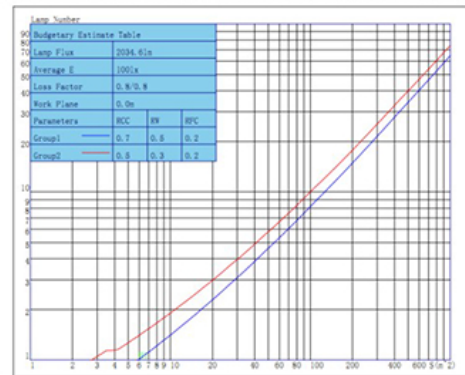

Specification:

Input Line Voltage:	Ballast or 120/277VAC
Bare Lamp Power	15W
Input Line Frequency	50/60Hz
Lamp Life (Rated)	50,000hrs
Minimum Starting Temp Preferred	-20°C/-4°F
Maximum Operating Temp Preferred	50°C/124°F
CCT	3000K/4000K/5000K
CRI	≥80
Lumens	1900
CBCP	388
Beam Angle	20°