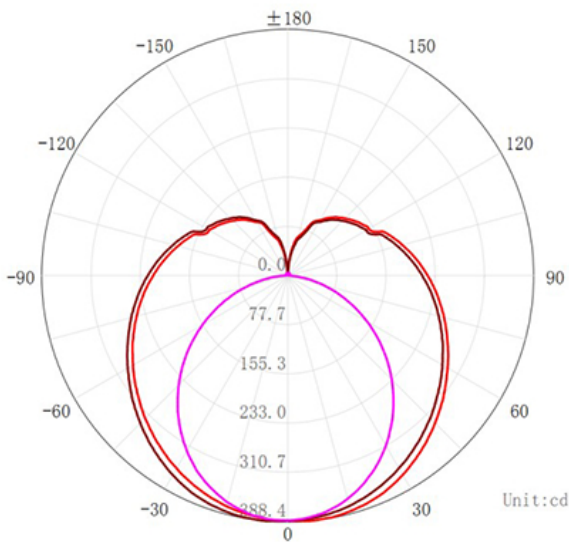

LED
TECHNOLOGY

Use with fluorescent ballast or direct power connection 120-277VAC (TYPE A&B)

Features:

- Dual mode internal driver plug and play to most ballasts (type A) or direct connect to line voltage 120-277VAC (type B)
- Can be operated in luminaire with or without diffuser
- No UV or infrared radiation
- Shatter proof design: Coated glass meets NFS requirements.
- Fused ends protects led end cap over heating issue.
- Multiple wiring methods: See below

C Plane [50%MaxAng.] [10%MaxAng.]

— C180_0_360_0 :	199.8	341.6
— C0_0_180_0 :	199.8	341.6
— C90_0_270_0 :	105.4	158.8