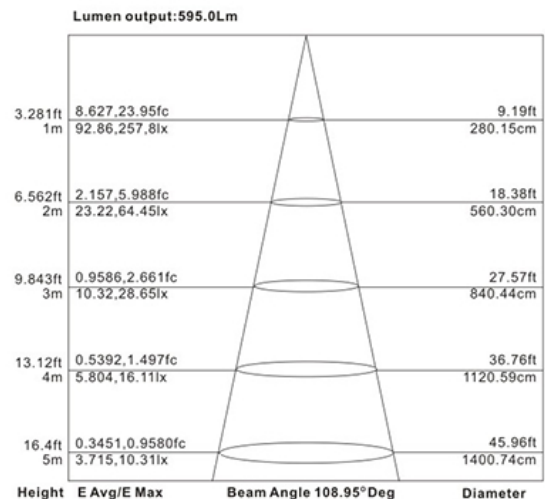

LED
TECHNOLOGY

**50,000 Hr life, 15Watts,
Direct Wire 120 To 277V AC**

Applications:

Retrofit T8 Lighting Fixtures Direct Wire Application

Features:

- Single direction illumination reduces up-light waste
- High CRI Lamp
- Can be operated in luminaire with or without a diffuser
- Contains No Mercury
- No UV or infrared radiation

Specification:

Input Line Voltage:	120V/277VAC
Input Power	15W
Input Line Frequency	60Hz
Lamp Life (Rated)	50,000hrs
Minimum Starting Temp	-20°C/-4°F
Maximum Operating Temp	40°C/104°F
CCT	4000K
CRI	≥80
Lumens	1800
Beam Angle	270°
CBCP	257

AC 120-277V DIRECT CONNECTION

WARRANTY
5-YEARS *

Model:#	Description	wattage	lumens	base
LB48T8-DIR/840	15W 48" T8 Direct Wire Retrofit Lamp Cool White	15W	1800	G13

*Based on 3hours usage a day