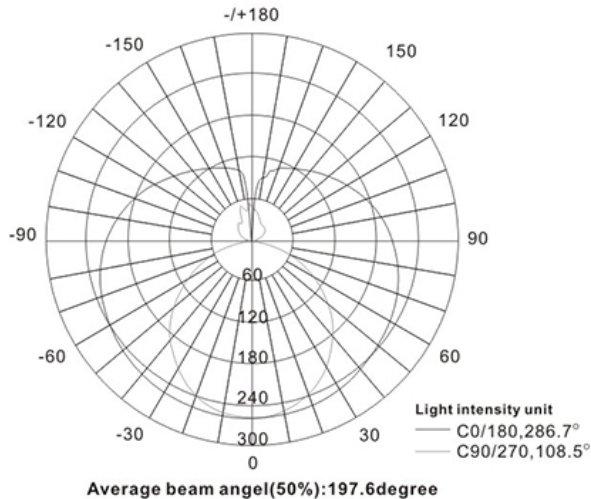

LED
TECHNOLOGY

**50,000 Hr life, 15Watts,
Direct Wire 120 To 277V AC**

Applications:

Retrofit T8 Lighting Fixtures Direct Wire Application

Features:

- Single direction illumination reduces up-light waste
- High CRI Lamp
- Can be operated in luminaire with or without a diffuser
- Contains No Mercury
- No UV or infrared radiation

Specification:

Input Line Voltage:	120V/277VAC
Input Power	15W
Input Line Frequency	60Hz
Lamp Life (Rated)	50,000hrs
Minimum Starting Temp	-20°C/-4°F
Maximum Operating Temp	40°C/104°F
CCT	4000K
CRI	≥80
Lumens	1800
Beam Angle	270°
CBCP	257

AC 120-277V DIRECT CONNECTION

WARRANTY
5-YEARS *

Model:#	Description	wattage	lumens	base
LB48T8-DIR/840	15W 48" T8 Direct Wire Retrofit Lamp Cool White	15W	1800	G13

*Based on 3hours usage a day