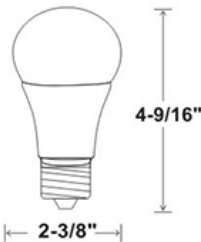

LED
TECHNOLOGY

15,000 Hours Life, 15 Watt (100Watt Equivalent), 120VAC

Applications:

Pendants, Desk Lamps, Wall Fixtures, Table lamps

Features:

- Replace Existing 100 Watt Incandescent Lamps
- Instant On, High Power LED Bulb
- Rated Life Of 15,000 Hr
- Not Dimmable
- No UV Or Infrared Radiation, Contains No Mercury

Average beam angle(50%) 219.1degree

Note: The curves indicate the illuminated area and the average illumination when the luminaire is at different distance.

WARRANTY
1-YEAR *

Model:#	Description Per Bulb	wattage Per Bulb	Incandescent Equivalent Per Bulb	lumens	base
LB100A/WW/2PK	15Watt A Bulb Warm White (Packed: 2 Per Box)	15W	100W	1600	E26
LB100A/DL/2PK	15Watt A Bulb Day Light (Packed: 2 Per Box)	15W	100W	1600	E26