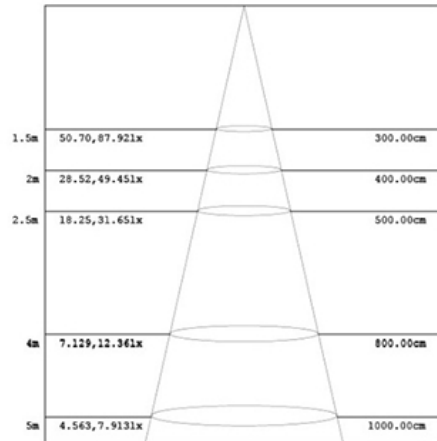

LED
TECHNOLOGY

15,000 Hours Life, 15 Watt (100Watt Equivalent), 120VAC

Applications:

Pendants, Desk Lamps, Wall Fixtures, Table lamps

Features:

- Replace Existing 100 Watt Incandescent Lamps
- Instant On, High Power LED Bulb
- Rated Life Of 15,000 Hr
- Not Dimmable
- No UV Or Infrared Radiation, Contains No Mercury

Specification:

Input Line Voltage:	120VAC
Input Power	15W
Input Line Frequency	60Hz
Lamp Life (Rated)	15,000hrs
Minimum Starting Temp	-20°C/-4°F
Maximum Operating Temp	40°C/104°F
CCT	2700K/5000K
CRI	≥82
Lumens	1600/1600
Beam Angle	230°

Average beam angle(50%) 219.1degree

Note: The curves indicate the illuminated area and the average illumination when the luminaire is at different distance.

WARRANTY
1-YEAR *

Model:#	Description Per Bulb	wattage Per Bulb	Incandescent Equivalent Per Bulb	lumens	base
LB100A/WW/2PK	15Watt A Bulb Warm White (Packed: 2 Per Box)	15W	100W	1600	E26
LB100A/DL/2PK	15Watt A Bulb Day Light (Packed: 2 Per Box)	15W	100W	1600	E26