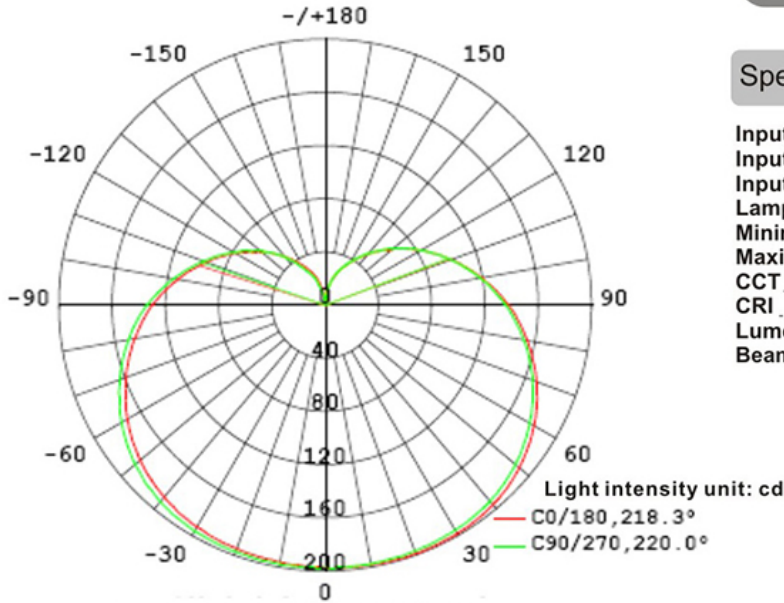

LED
TECHNOLOGY

15,000 Hours Life, 15 Watt (100Watt Equivalent), 120VAC

Applications:

Pendants, Desk Lamps, Wall Fixtures, Table lamps

Features:

- Replace Existing 100 Watt Incandescent Lamps
- Instant On, High Power LED Bulb
- Rated Life Of 15,000 Hr
- Not Dimmable
- No UV Or Infrared Radiation, Contains No Mercury

Specification:

Input Line Voltage:	120VAC
Input Power	15W
Input Line Frequency	60Hz
Lamp Life (Rated)	15,000hrs
Minimum Starting Temp	-20°C/-4°F
Maximum Operating Temp	40°C/104°F
CCT	2700K/5000K
CRI	≥82
Lumens	1600/1600
Beam Angle	230°

Average beam angle(50%) 219.1degree

Note: The curves indicate the illuminated area and the average illumination when the luminaire is at different distance.

WARRANTY
1-YEAR *

Model:#	Description Per Bulb	wattage Per Bulb	Incandescent Equivalent Per Bulb	lumens	base
LB100A/WW/2PK	15Watt A Bulb Warm White (Packed: 2 Per Box)	15W	100W	1600	E26
LB100A/DL/2PK	15Watt A Bulb Day Light (Packed: 2 Per Box)	15W	100W	1600	E26