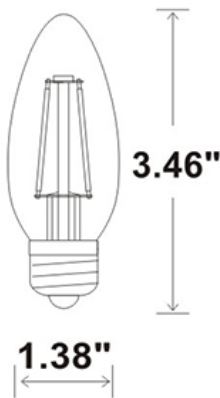

Specification:

Input Line Voltage:	120VAC
Input Power:	2/3.3/5.5W
Input Line Frequency:	60Hz
Lamp Life (Rated):	15,000hrs
Minimum Starting Temp:	-20°C
Maximum Operating Temp:	40°C
CCT:	2700K
CRI:	≥90
Lumens:	200/310/500
Beam Angle:	280°
Dimmable:	Standard Triac Dimmer