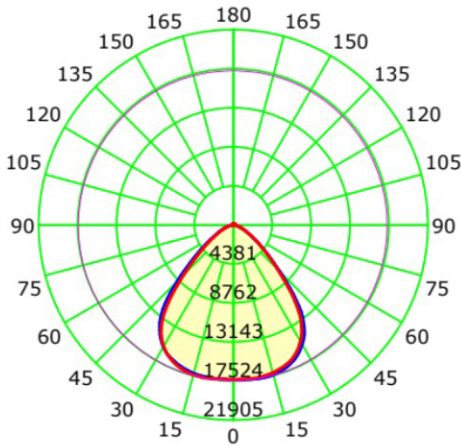

Luminous Intensity Distribution Curve

ADJUSTABLE LIGHT COLOR

Illuminance at a Distance(Beam Angle)

Dist(m)	Enadir(lx)	Dh/Dv	B(m)	S B(sq.m)	Eav_B(lx)
1.0	17358.90	1.95/1.87	2.8	4746.08	
2.0	4339.73	3.89/3.73	11.1	1186.52	
3.0	1928.77	5.84/5.60	25.0	527.34	
4.0	1084.93	7.79/7.47	44.5	296.63	
5.0	694.36	9.73/9.33	69.6	189.84	
6.0	482.19	11.68/11.20	100.2	131.84	
7.0	354.26	13.63/13.07	136.3	96.86	
8.0	271.23	15.57/14.93	178.1	74.16	
9.0	214.31	17.52/16.80	225.4	58.59	
10.0	173.59	19.47/18.66	278.3	47.46	

Dh Beam Angle(B): H88.5 V86.0 Field Angle(F): H126.3 V125.6

Weight:6.83lb

Note: The curves indicate the illuminated area and the average illumination when the luminaire is at different distance.

WARRANTY