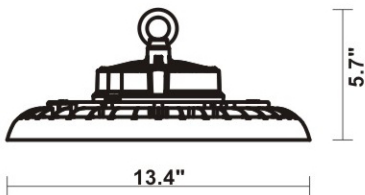

Luminous Intensity Distribution Curve

ADJUSTABLE LIGHT COLOR

Illuminance at a Distance(Beam Angle)

Dist(m)	Enadir(lx)	Dh/Dv	B(m)	S B(sq.m)	Eav_B(lx)
1.0	17358.90	1.95/1.87	2.8	4746.08	
2.0	4339.73	3.89/3.73	11.1	1186.52	
3.0	1928.77	5.84/5.60	25.0	527.34	
4.0	1084.93	7.79/7.47	44.5	296.63	
5.0	694.36	9.73/9.33	69.6	189.84	
6.0	482.19	11.68/11.20	100.2	131.84	
7.0	354.26	13.63/13.07	136.3	96.86	
8.0	271.23	15.57/14.93	178.1	74.16	
9.0	214.31	17.52/16.80	225.4	58.59	
10.0	173.59	19.47/18.66	278.3	47.46	

Dh Beam Angle(B): H88.5 V86.0 Field Angle(F): H126.3 V125.6

Weight:6.83lb

Note: The curves indicate the illuminated area and the average illumination when the luminaire is at different distance.

WARRANTY